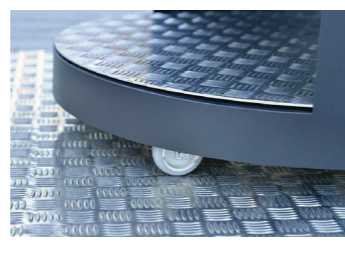

Bottom Plate
A strong and Robust plate perfect for storing wood on.