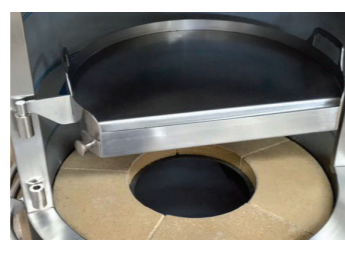

Door
Heavy duty and stylish design to catch sparks.

Plate Pan
A perfect everyday item that can do it all.

Skewer Set
Cook your favourite kebabs, with this heavy duty stainless steel Skewer Set made to hold bigger cuts of meat.