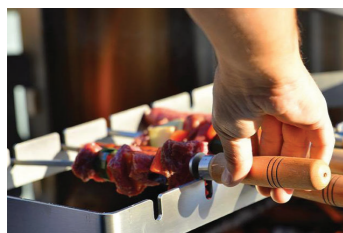

ARCHIFIRE

FIREPLACES

Accessories

Grill
An Essential part of any outdoor cooker, either when entertaining or at home with family.

Wok
Perfect item for cooking vegetables and authentic Asian cuisine.

Pizza Oven
A Pizza lovers dream, perfect for making a homemade pizza or fried potatoes available in black or grey.

Paella Pan
The perfect accessory for large family gatherings or relaxing with friends and family.

Electric Rotisserie
This BBQ rotisserie is powered by a heavy duty electric motor which ensures even turning for a perfect cook all way round.

Door
Heavy duty and stylish design to catch sparks.

Plate Pan
A perfect everyday item that can do it all.

Skewer Set
Cook your favourite kebabs, with this heavy duty stainless steel Skewer Set made to hold bigger cuts of meat.

Preparation Table
A stylish design with a granite top, that also has the ability to hold up to 6 Accessories.

Wood & Charcoal Range

Cute

The **Cute** outdoor fireplace offers elegance style and longevity with its stainless steel construction. Its numerous accessories increase ways of usage and its 4 wheels give a great mobility.