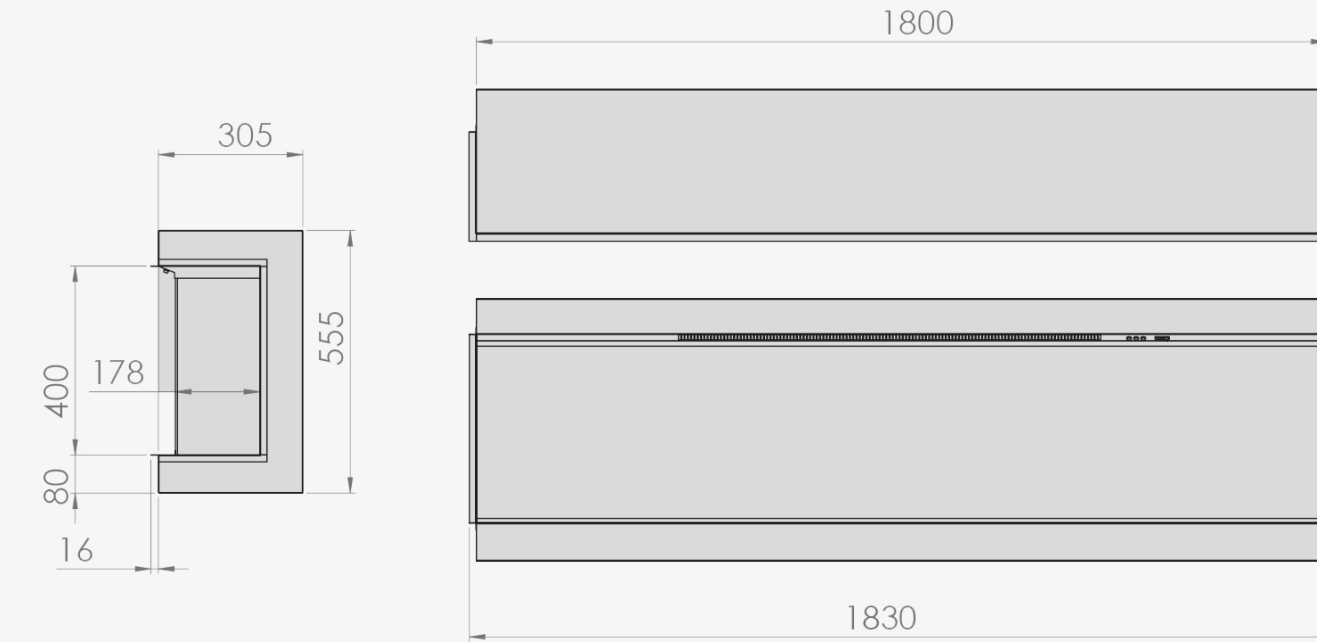

iRANGE i1800E - OVERALL UNIT DIMENSIONS (MM)

FEATURES

- Liveflame Options - A beautiful fire with flame effects to match your mood. Three flame colours; white, orange, and a combination of white and orange
- Amberlight Fuel Bed - A palette of thirteen glorious colours, and a fourteenth setting that cycles through all thirteen options
- Optional Mood Lighting - Create the right mood in your room by lighting the area surrounding your fire
- EcoDesign Compliant - Love your fire, love the energy you save
- Thermocontrol Remote - Simple controls from a single handset
- Log Fuel Bed - Standard woodland log fuel bed, or optional driftwood and quartered split log sets
- Installation - Removable side panels allow for installation with one, two, or three sides of glass showing