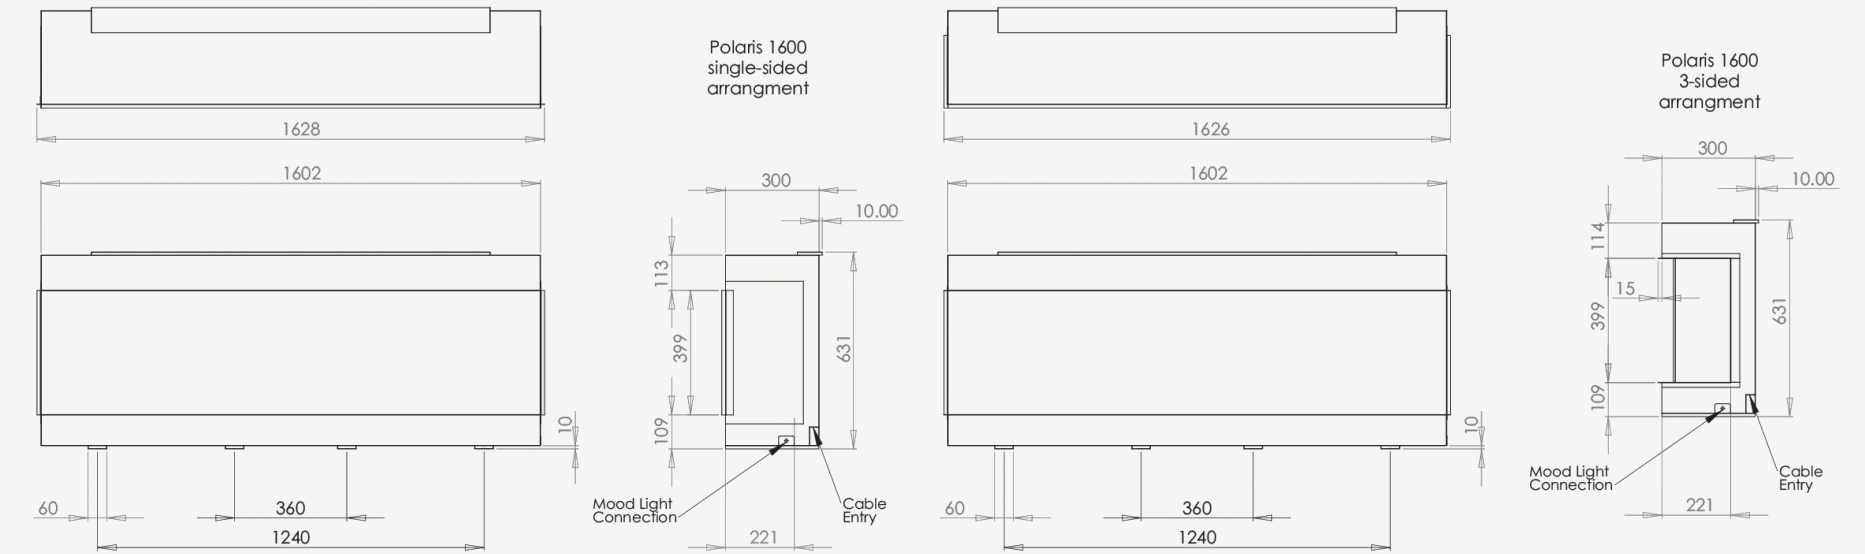

POLARIS 1600E - OVERALL UNIT DIMENSIONS (MM)

FEATURES

- Realistic flame effect: Choice of 3 flame colours
- 5 flame speeds
- Active glowing ember fuel bed: 5 brightness settings
- 13 different colours
- Setting that cycles through all options above
- Hand painted logs as standard. No logs are repeated in a set, genuinely realistic look
- The fuel bed also includes embers and bark
- LED technology means low running costs and long life usage
- Anti-reflective window on front and sides as standard
- Accurate room temperature control
- Remote thermostat in hand remote
- 1-2kW adaptive control (on board energy manager)
- Daily and 7-day Programmable Heating