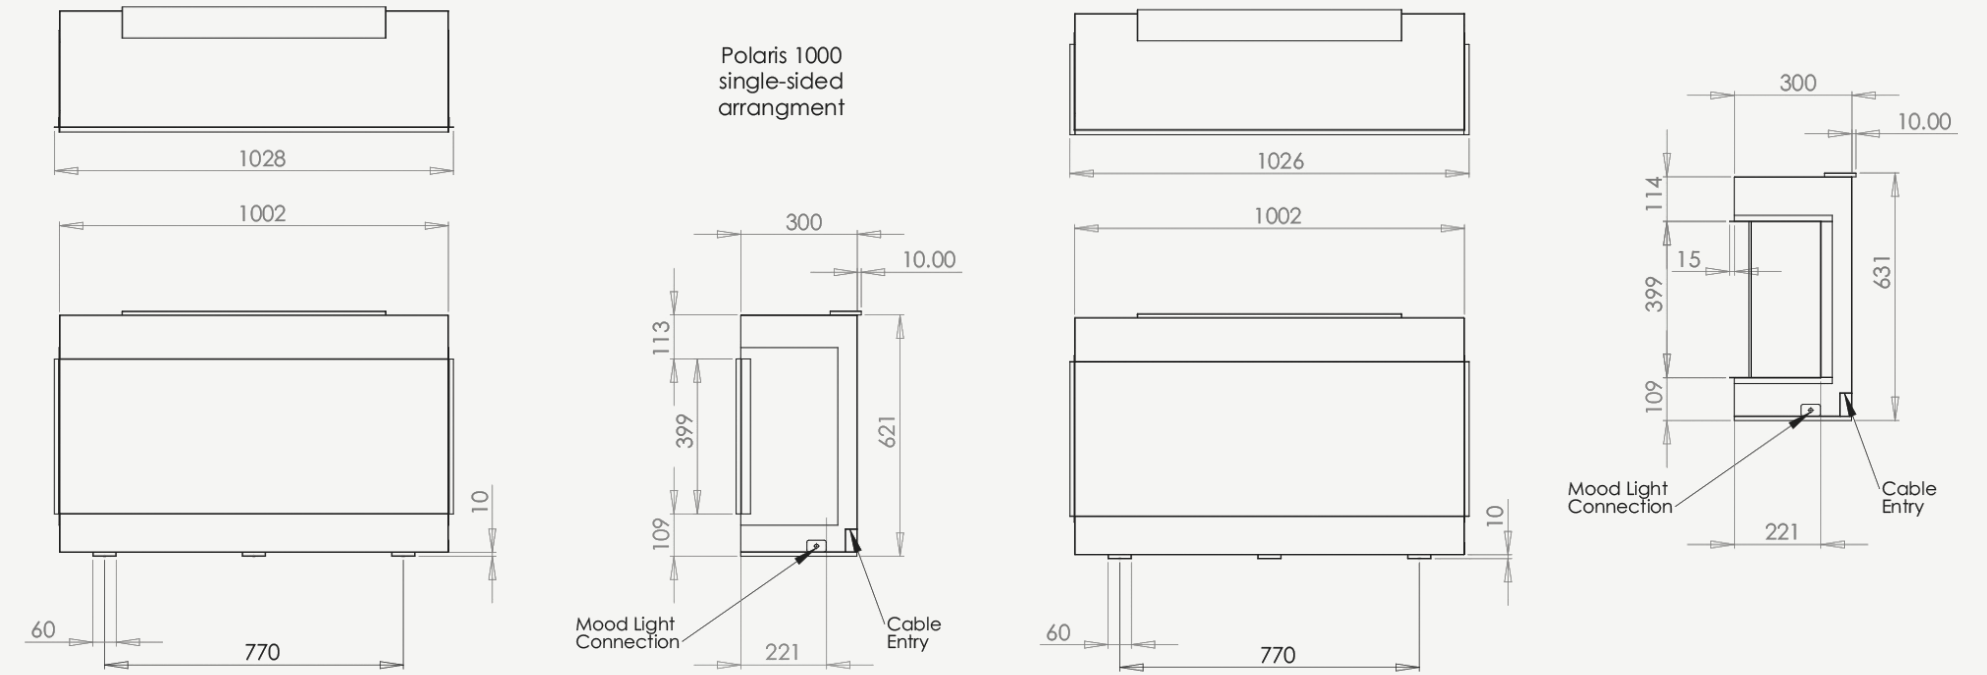

POLARIS 1000E - OVERALL UNIT DIMENSIONS (MM)

FEATURES

- Realistic flame effect: Choice of 3 flame colours
- 5 flame speeds
- Active glowing ember fuel bed: 5 brightness settings
- 13 different colours
- Setting that cycles through all options above
- Hand painted logs as standard. No logs are repeated in a set, genuinely realistic look
- The fuel bed also includes embers and bark
- LED technology means low running costs and long life usage
- Anti-reflective window on front and sides as standard
- Accurate room temperature control
- Remote thermostat in hand remote
- 1-2kW adaptive control (on board energy manager)
- Daily and 7-day Programmable Heating