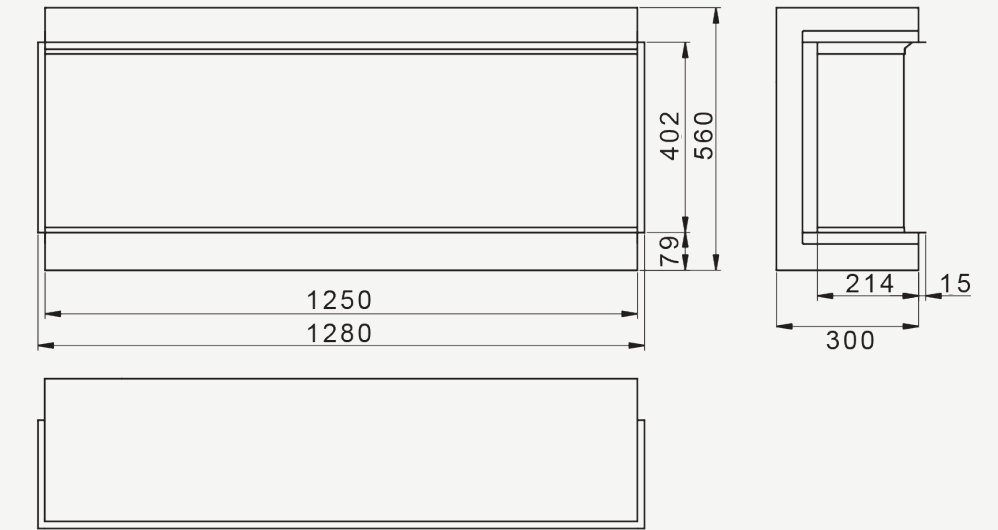

iRANGE i1250 - OVERALL UNIT DIMENSIONS (MM)

FEATURES

- Liveflame Options - A beautiful fire with flame effects to match your mood. Three flame colours; white, orange, and a combination of white and orange
- Amberlight Fuel Bed - A palette of thirteen glorious colours, and a fourteenth setting that cycles through all thirteen options
- Optional Mood Lighting - Create the right mood in your room by lighting the area surrounding your fire
- EcoDesign Compliant - Love your fire, love the energy you save
- Thermocontrol Remote - Simple controls from a single handset
- Log Fuel Bed - Standard woodland log fuel bed, or optional driftwood and quartered split log sets
- Installation - Removable side panels allow for installation with one, two, or three sides of glass showing