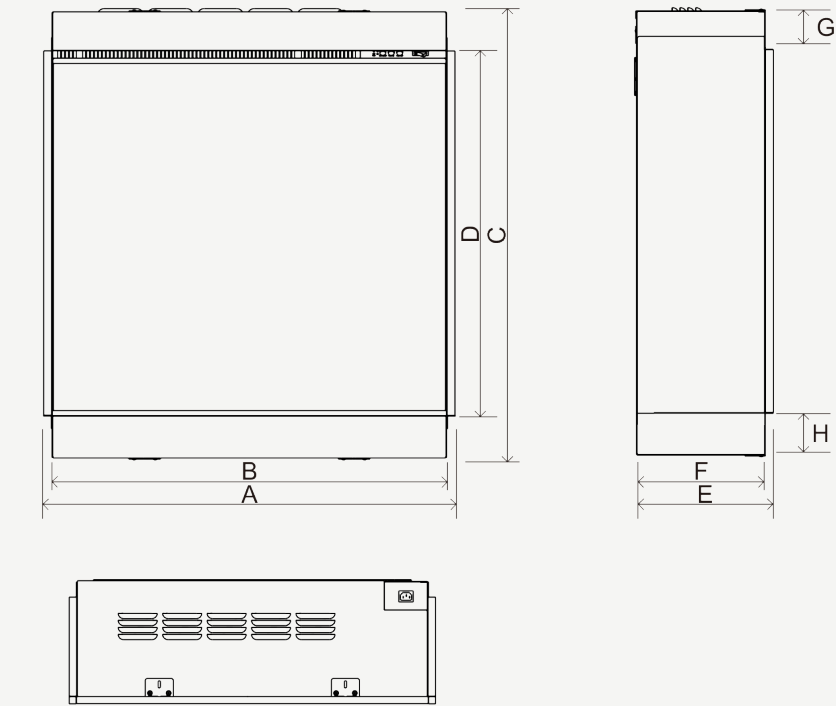

LUMINOSA 150 - OVERALL UNIT DIMENSIONS (MM)

LUMINOSA 62 - OVERALL UNIT DIMENSIONS (MM)