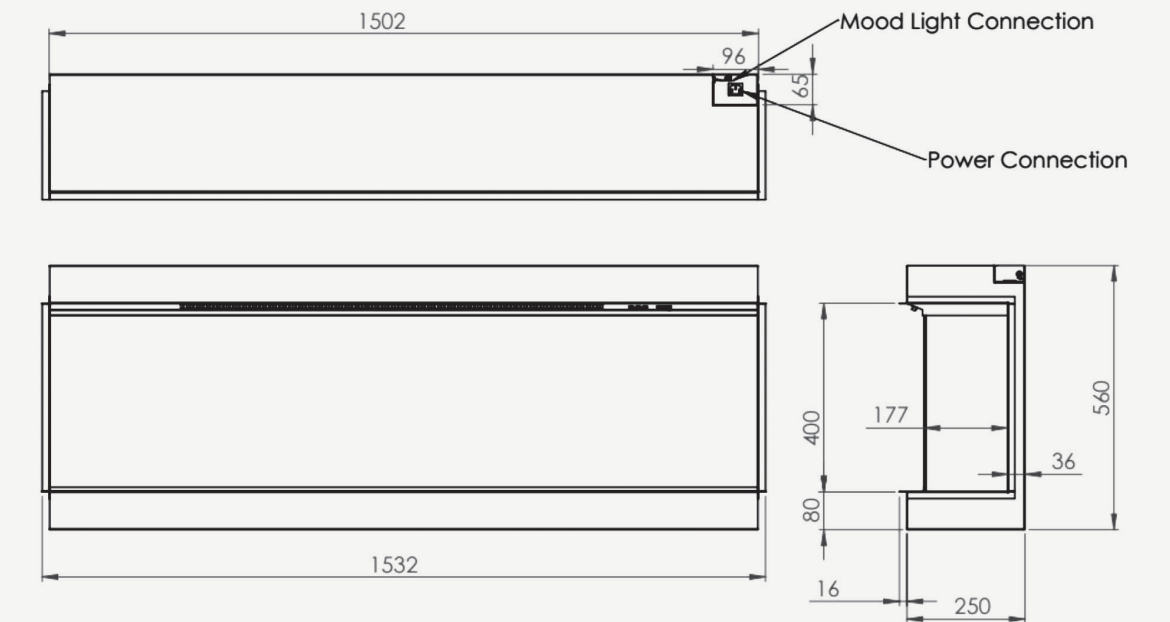

LUMINOSA 150

Featuring our new Real Flame Technology, the Luminosa 150 provides the sharpest, most realistic flames ever seen on an electric fire. You will find yourself mesmerized by the embers and smoke in the flame effect, and the pulsating log light creating the ultimate in luxury electric fires.

Installation is possible in three aspects, making it ideal for media wall, feature wall or dividing walls alike.

The only limit is your imagination with 16 flame colours, 9 log lights, 10 fuel bed options, and optional LED Lighting with 14 colours.