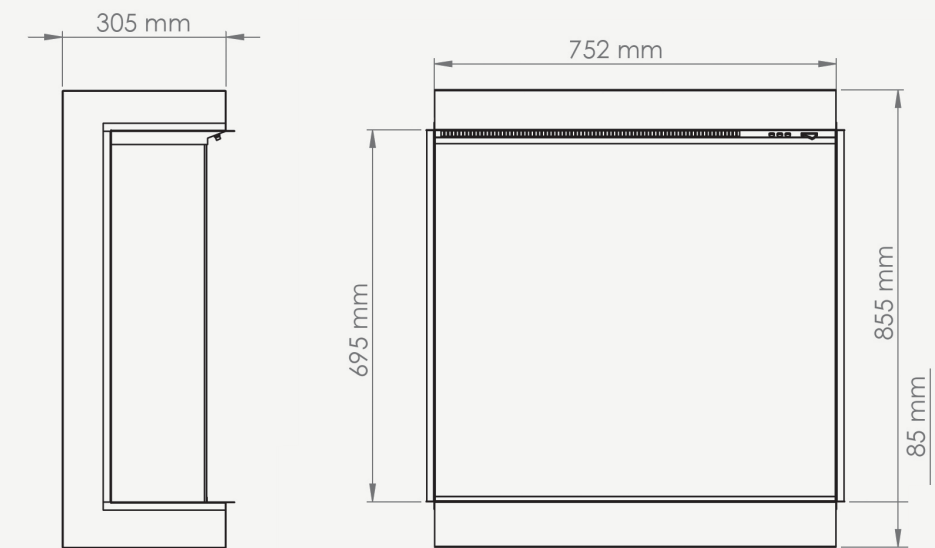

One, two or three aspect fire windows can be chosen to suit at the time of installation. Designed to be superbly versatile, imagination need no longer be limited by two dimensions.

iRANGE i750E - OVERALL UNIT DIMENSIONS (MM)