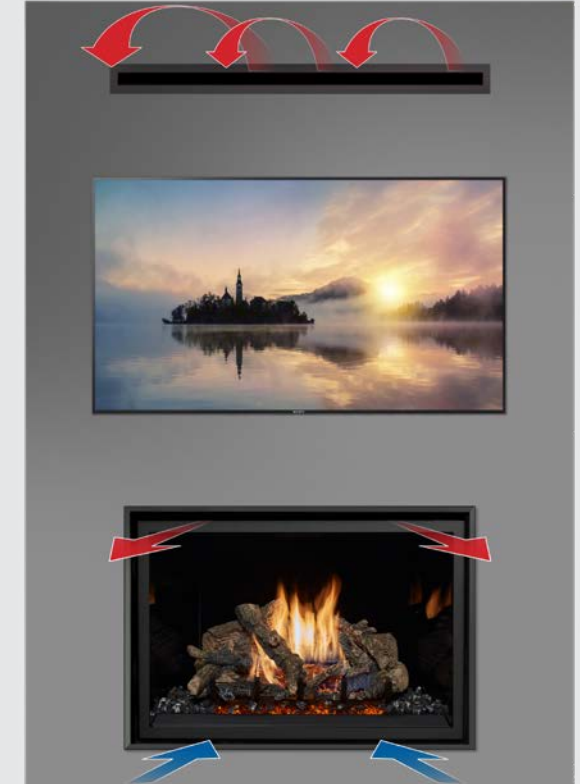

CoolSmart™ Top Vent Option

- TV or Artwork - No Recess Required
- Reduced Clearances Above Fireplace to TV or Artwork
- Finish Your Wall with a Combustible Material*
- Hang artwork or TV without a deflector shelf

*Selected Models Only - When combustible is mounted to 1/2" Non Combustible Board