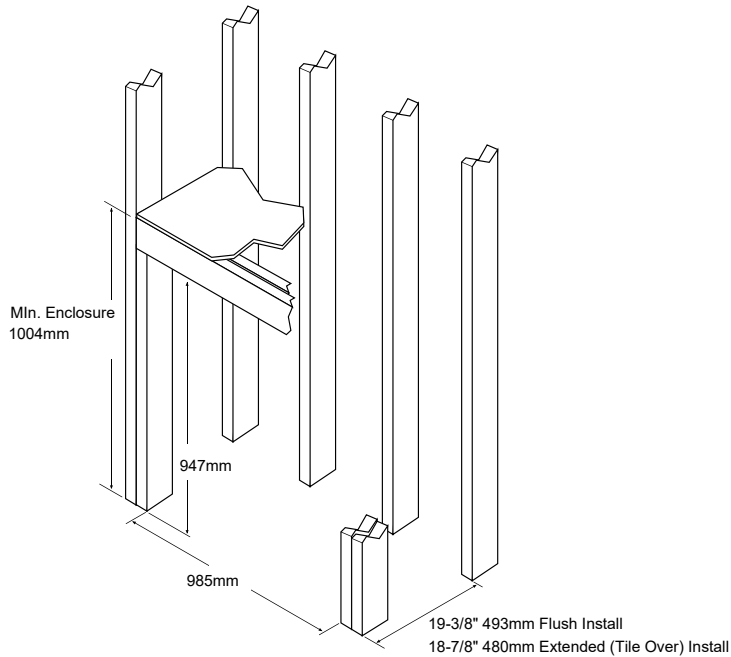

Premium Traditional Clean Face Fireplaces - Dimensions

Lopi 864CF 31K & 40K GS2

See Installation Manual for full clearances

- Ⓐ 864CF 31K GS2 Minimum enclosure height = 1220mm
- Ⓐ 864CF 40K GS2 Minimum enclosure height = 1594mm