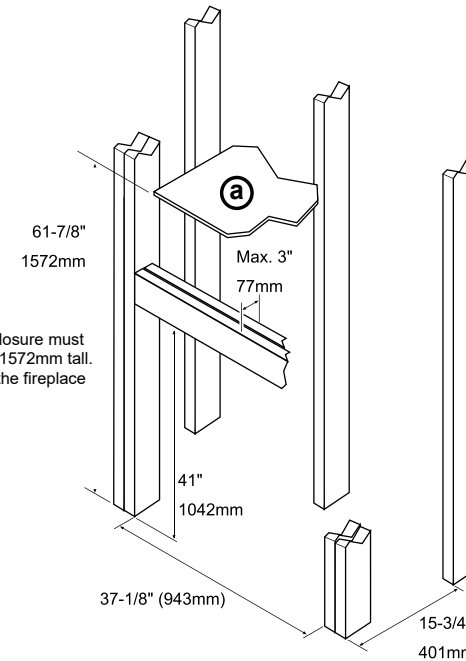

*Heating capacity varies according to the size of closed off area, ceiling height, floor plan, insulation and outside air temperature

ProBuilder™ Fireplaces - Dimensions

Lopi ProBuilder™ 24CF GS2

See Installation Manual for full clearances

a The fireplace enclosure must be a minimum of 1347mm tall. Do not build into the fireplace enclosure

Lopi ProBuilder™ 36CF GSB

See Installation Manual for full clearances

*Includes 1/2" (25mm) clearance to each side and rear of the fireplace