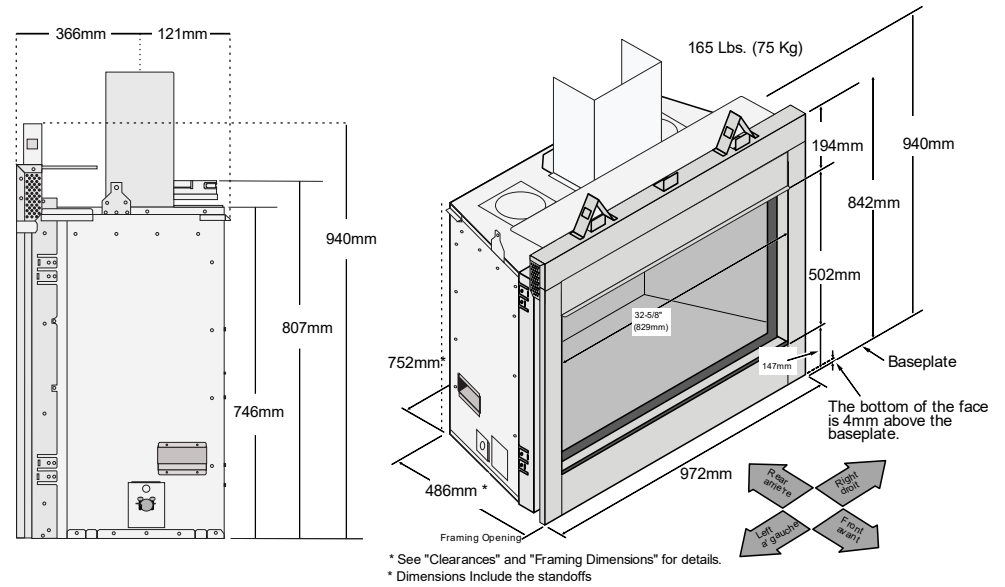

Premium Traditional Clean Face Fireplaces - Dimensions

Lopi 864CF 31K & 40K GS2

See Installation Manual for full clearances

- Ⓐ 864CF 31K GS2 Minimum enclosure height = 1220mm
- Ⓐ 864CF 40K GS2 Minimum enclosure height = 1594mm