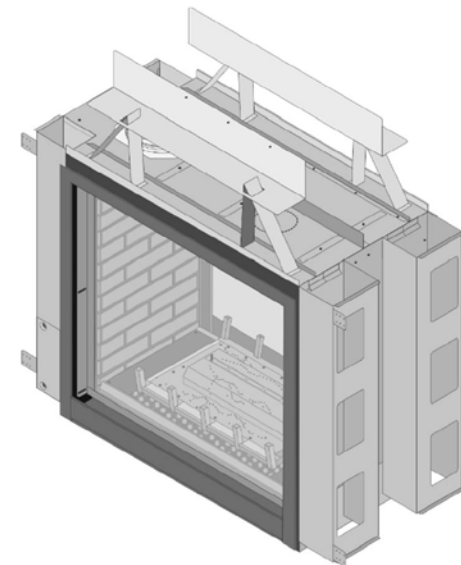

ProBuilder™ Fireplaces - Dimensions

Lopi ProBuilder™ 36CF See Thru GS2

See Installation Manual for full clearances