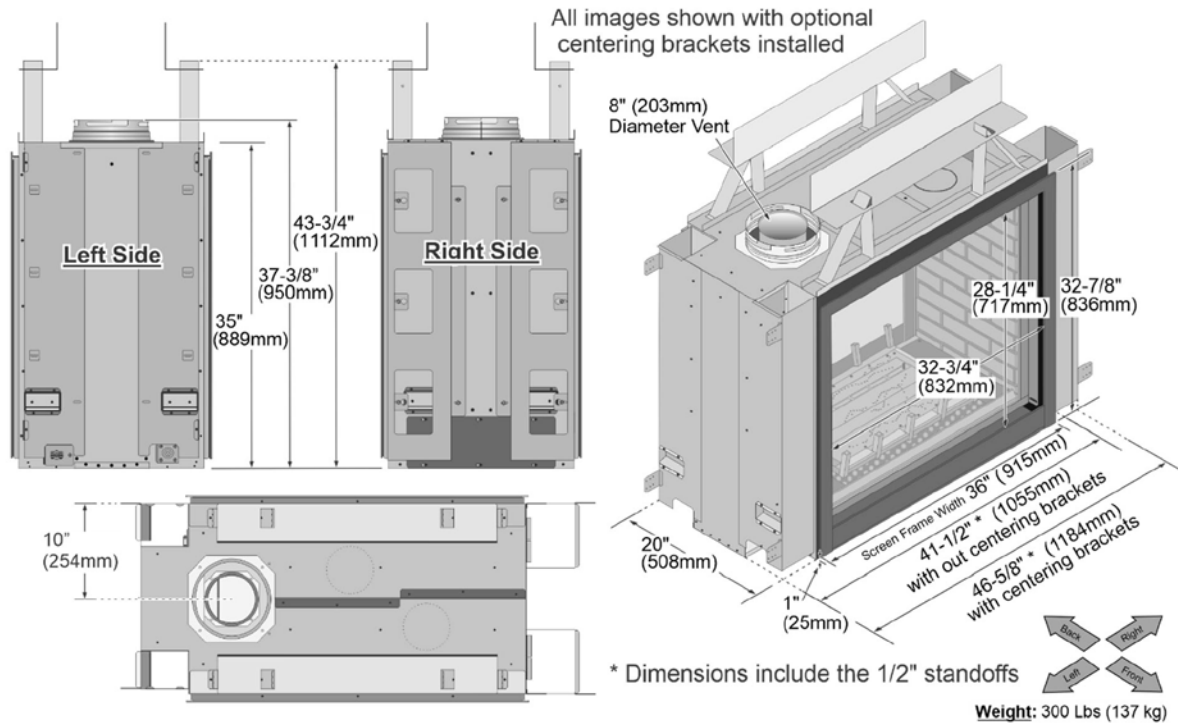

ProBuilder™ Fireplaces - Dimensions

Lopi ProBuilder™ 36CF See Thru GS2

See Installation Manual for full clearances