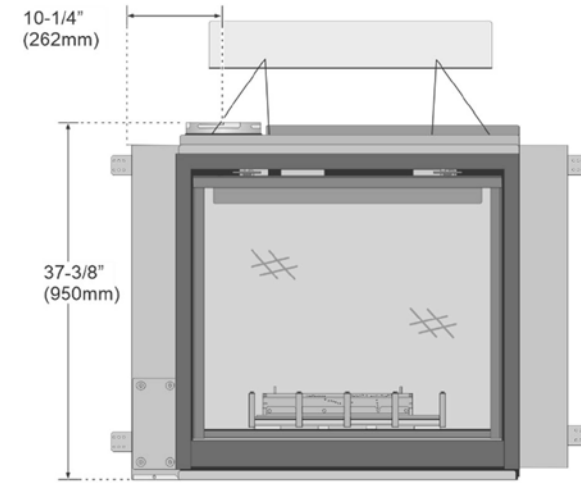

a The fireplace enclosure must be a minimum of 1347mm tall. Do not build into the fireplace enclosure

Lopi ProBuilder™ 36CF GSB

See Installation Manual for full clearances

*Includes 1/2" (25mm) clearance to each side and rear of the fireplace

a The fireplace enclosure must be a minimum of 1572mm tall. Do not build into the fireplace enclosure

ProBuilder™ Fireplaces - Dimensions

Lopi ProBuilder™ 36CF See Thru GS2

See Installation Manual for full clearances