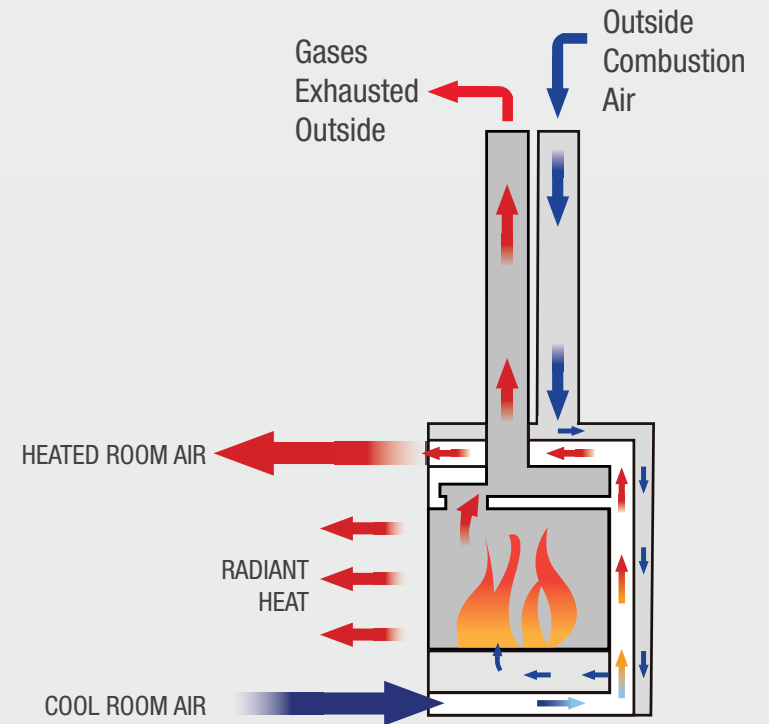

'No Power Required'

Natural Draft Direct Vent Technology

Every Lopi gas fireplace features
'Natural Draft Direct Vent Technology'

This process naturally draws fresh air into the firebox from outside and removes all exhaust gases back outside without effecting the air quality in the room.

Best of all, this technology means that this process does not require power which makes for a quiet, reliable fireplace that can even be used during a power outage.