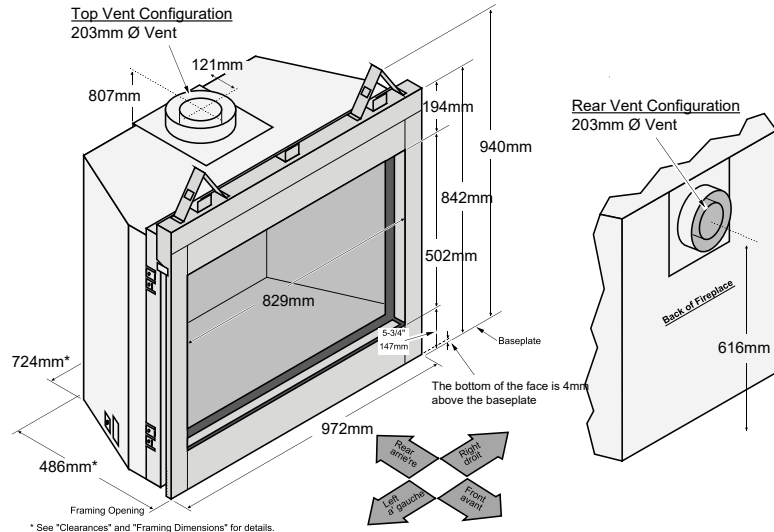

Premium Traditional Faced Fireplaces - Dimensions

Lopi 564CF 25K GS2

See Installation Manual for full clearances