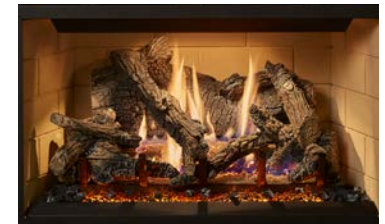

Accent Lighting

Accent lighting is featured on every traditional fireplace and transforms the firebox by highlighting the log media and helps in casting shadows against many of the fireback liner options. Accent lights are featured either in the top of the firebox or behind the rear log. Lighting is controlled by the GS2 remote from off up to 6 levels in intensity to suit your mood.