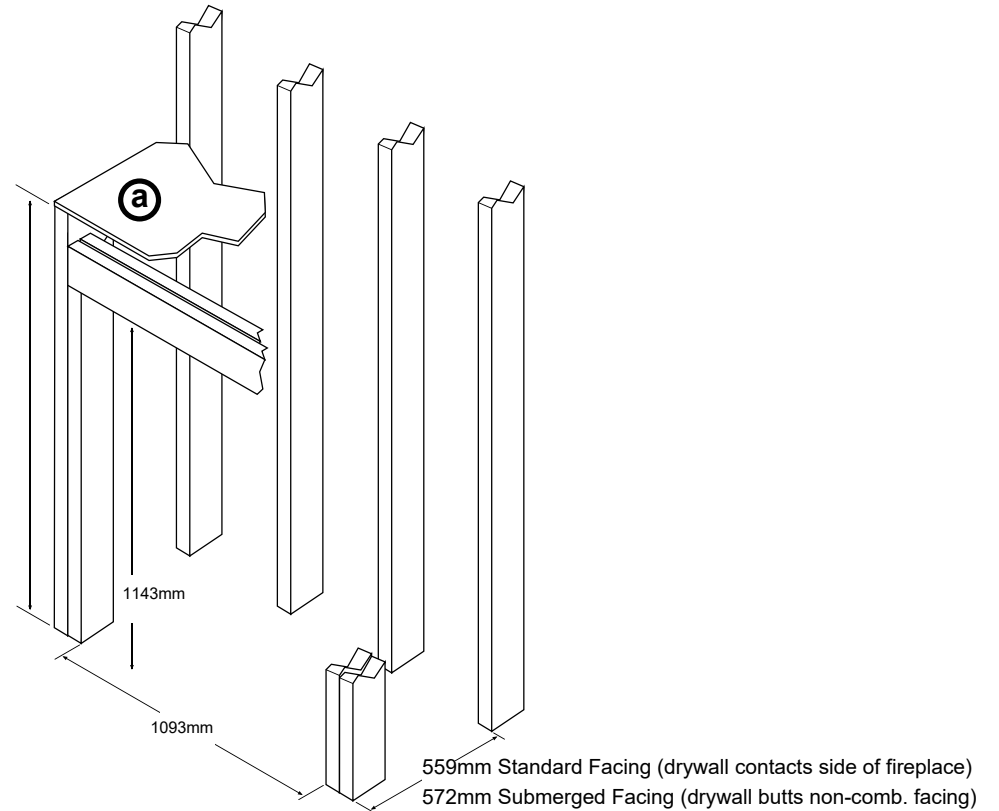

Premium Traditional Clean Face Fireplaces - Dimensions

Lopi 864CF 31K & 40K GS2

See Installation Manual for full clearances

- Ⓐ 864CF 31K GS2 Minimum enclosure height = 1220mm
- Ⓐ 864CF 40K GS2 Minimum enclosure height = 1594mm