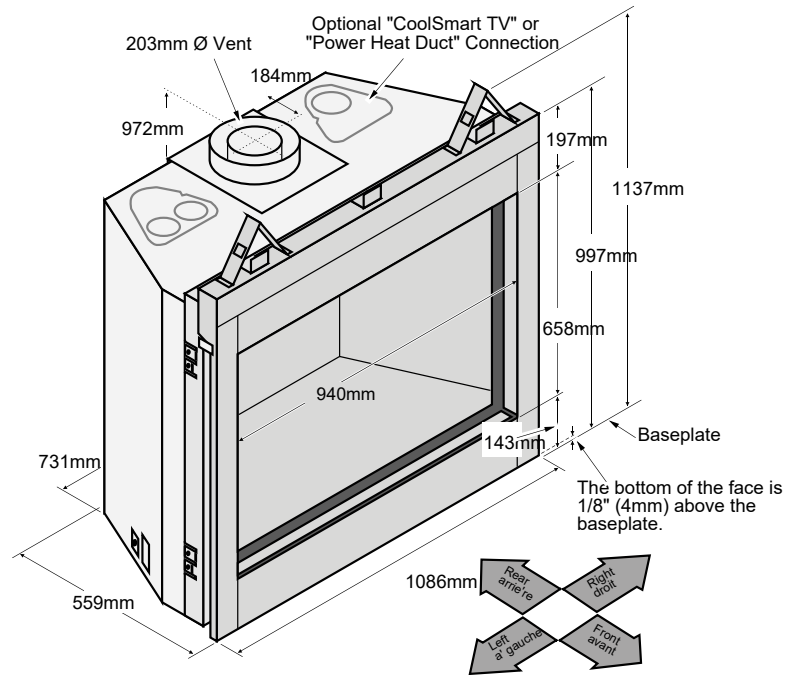

Premium Traditional Clean Face Fireplaces - Dimensions

Lopi 864CF 31K & 40K GS2

See Installation Manual for full clearances

- Ⓐ 864CF 31K GS2 Minimum enclosure height = 1220mm
- Ⓐ 864CF 40K GS2 Minimum enclosure height = 1594mm