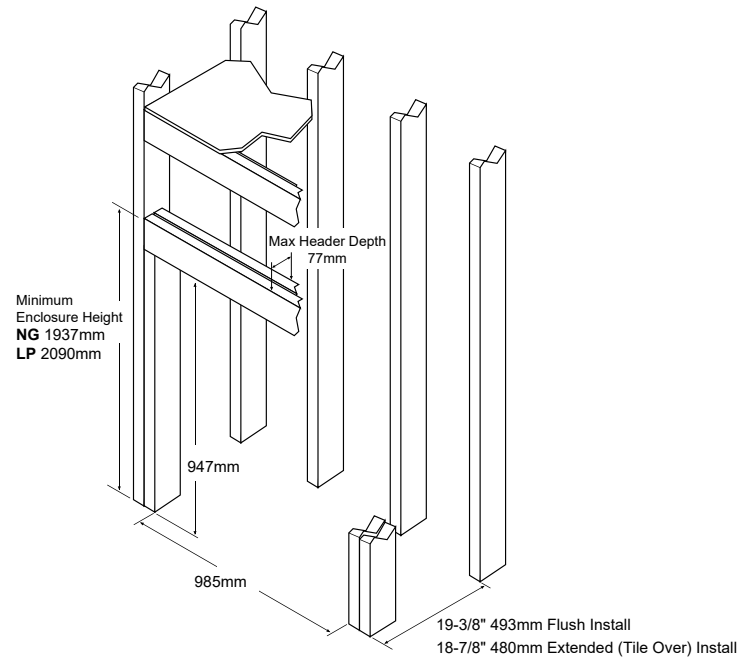

Premium Traditional Clean Face Fireplaces - Dimensions

Lopi 864CF 31K & 40K GS2

See Installation Manual for full clearances

- Ⓐ 864CF 31K GS2 Minimum enclosure height = 1220mm
- Ⓐ 864CF 40K GS2 Minimum enclosure height = 1594mm