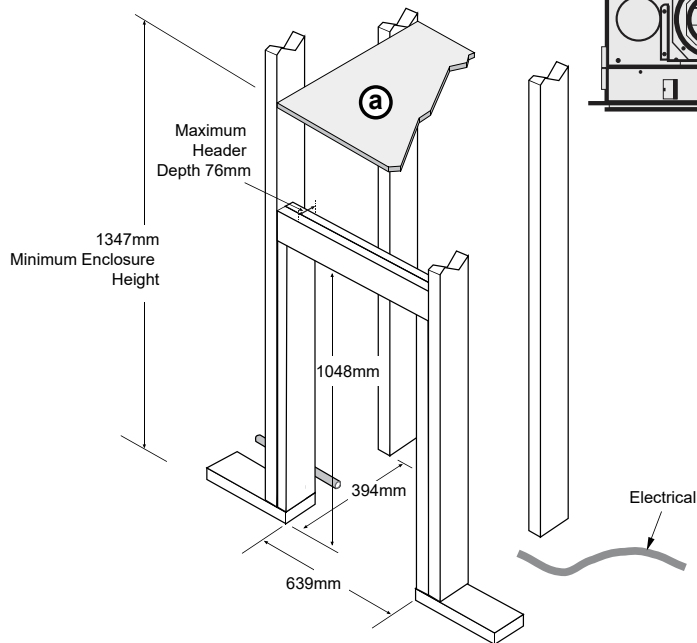

a The fireplace enclosure must be a minimum of 1347mm tall. Do not build into the fireplace enclosure

Lopi ProBuilder™ 36CF GSB

See Installation Manual for full clearances

*Includes 1/2" (25mm) clearance to each side and rear of the fireplace