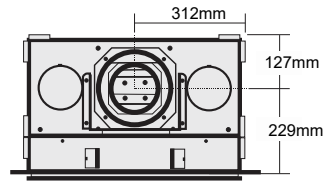

ProBuilder™ Fireplaces - Dimensions

Lopi ProBuilder™ 24CF GS2

See Installation Manual for full clearances

a The fireplace enclosure must be a minimum of 1347mm tall. Do not build into the fireplace enclosure