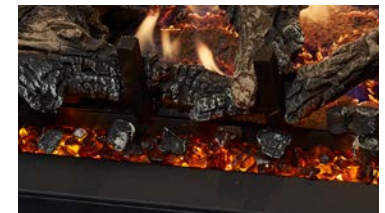

Ember Glo™ Lighting

The ProBuilder™ 24CF GS2, 564CF 25K & 35K and 864CF 31K & 40K GS2 feature Ember Glo™ lighting controlled by the GS2 remote. This lighting further enhances the fireplace with the effect of glowing embers at the base of the heater.