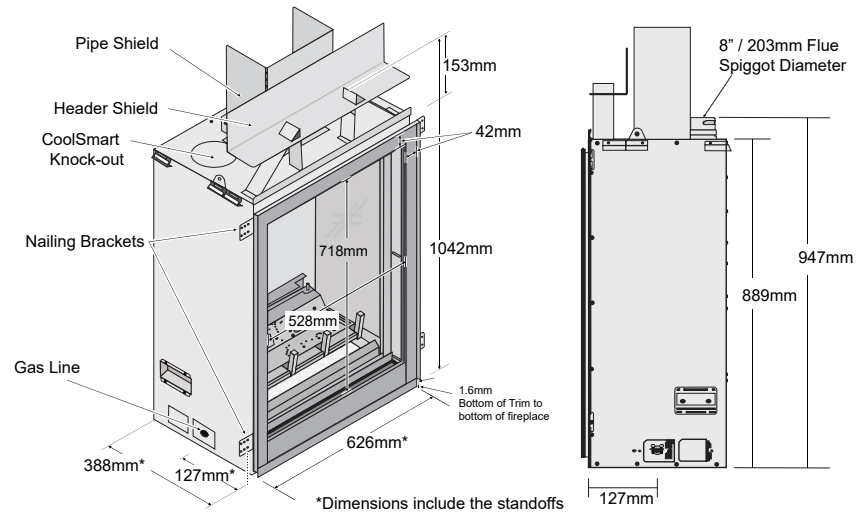

ProBuilder™ Fireplaces - Dimensions

Lopi ProBuilder™ 24CF GS2

See Installation Manual for full clearances

a The fireplace enclosure must be a minimum of 1347mm tall. Do not build into the fireplace enclosure