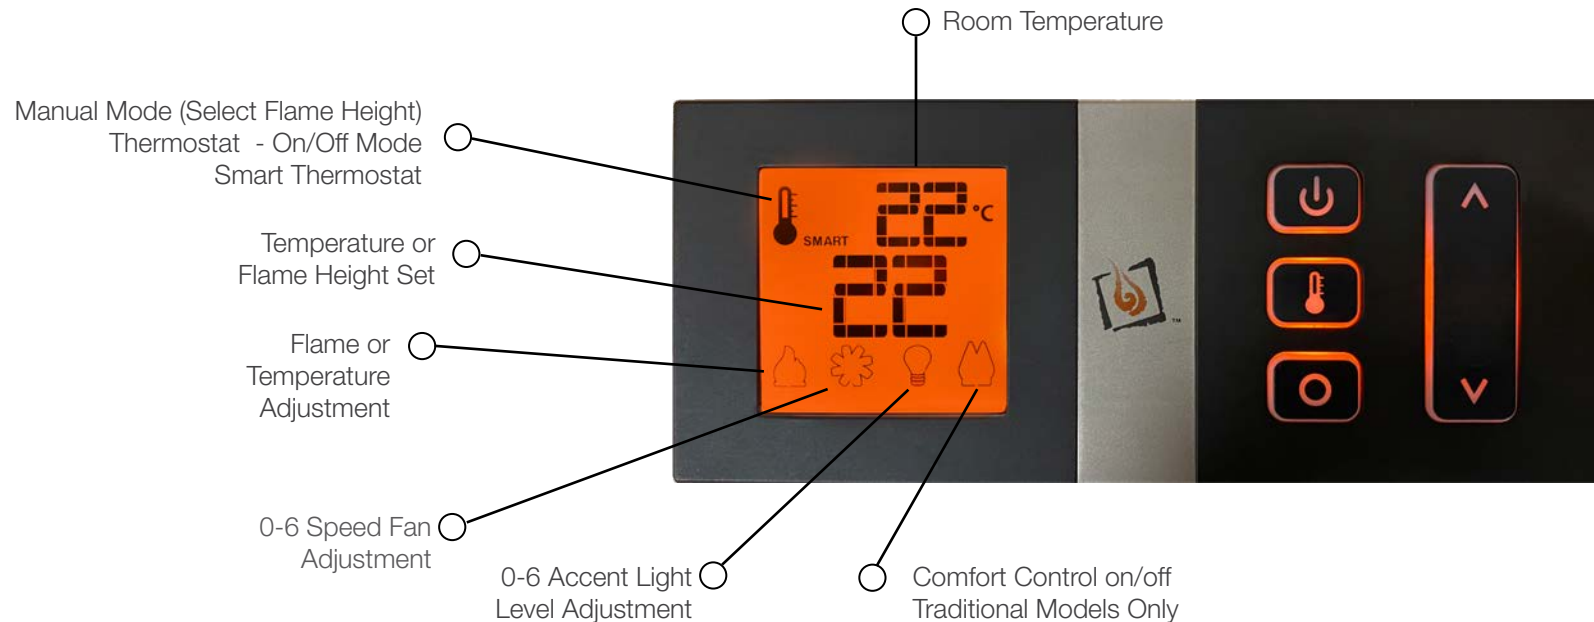

Premium Series GreenSmart® 2 Features

Exclusively Featuring

Every Premium Lopi fireplace features GreenSmart® 2 Technology - the most advanced burner system available. The GreenSmart® 2 system allows full control of your Premium Lopi fireplace by remote control. You can select a thermostat mode, flame height, accent light level or choose between the six fan speeds or even switch off the fans completely.