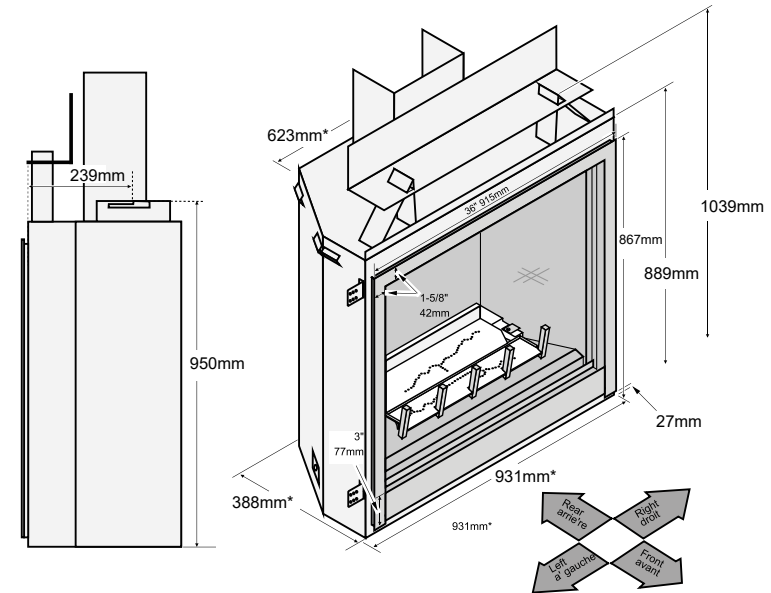

Lopi ProBuilder™ 36CF GSB

See Installation Manual for full clearances

*Includes 1/2" (25mm) clearance to each side and rear of the fireplace