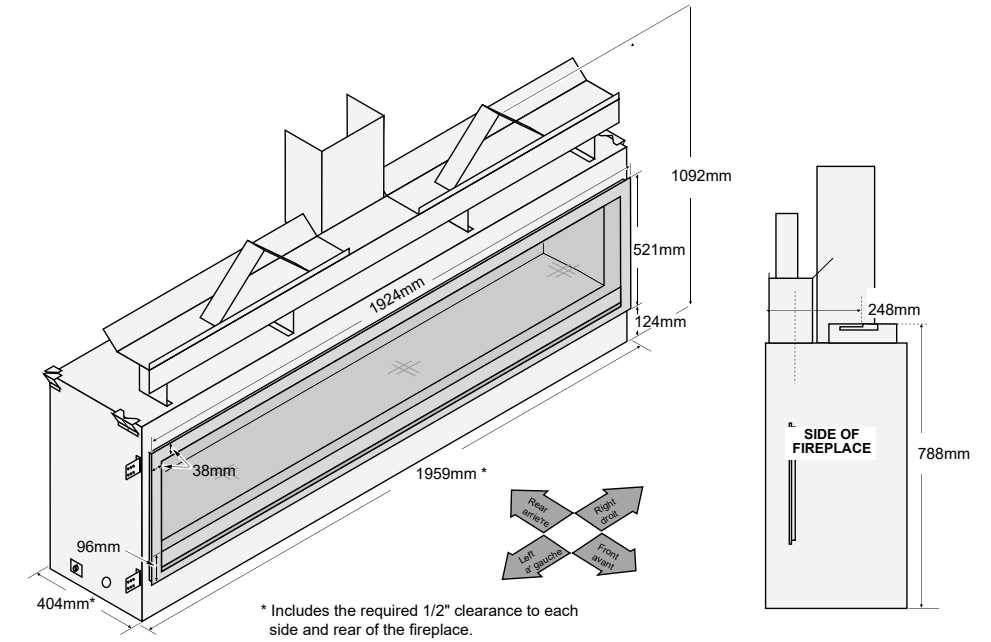

ProBuilder™ Linear Range - Dimensions

Lopi ProBuilder 42 & 54GSB

See Installation Manual for full clearances

Lopi ProBuilder 72GS2

See Installation Manual for full clearances

Lopi 6015 HO GS2 - Platinum Glass, Black Glass Fire-back Liner & 10mm Trim