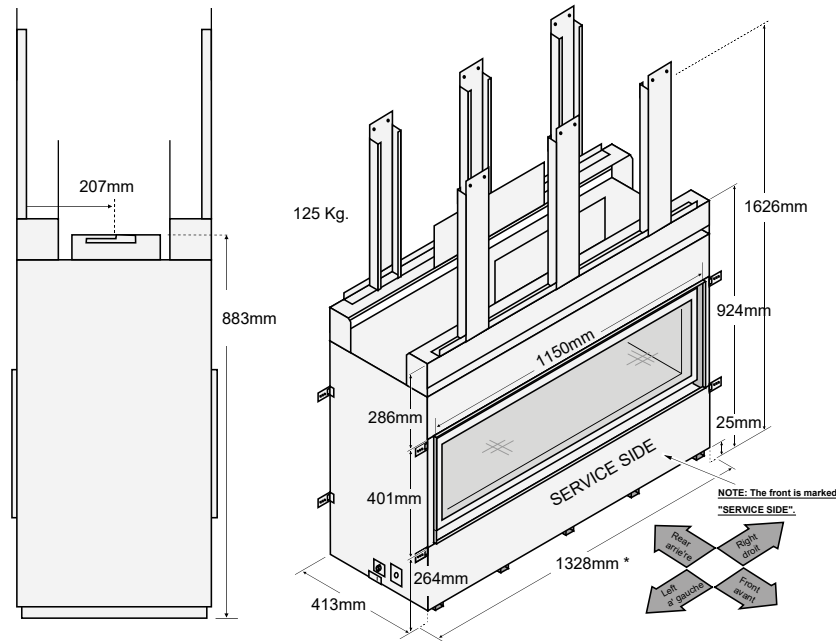

See Installation Manual for full clearances

(a) The fireplace enclosure must be a minimum 1372mm tall (do not build into the fireplace enclosure)

(a) Minimum Enclosure Height 1524mm

(a) The fireplace enclosure must be a minimum 1574mm tall (do not build into the fireplace enclosure)

Premium HO Linear Range - Dimensions

Lopi 4415ST HO GS2

See Installation Manual for full clearances

* Includes the requisite clearance to framing 16mm to the sides

FRAMING WARNING:

Depending upon vent configuration, framing above the fireplace may be placed flat to the wall (or notched) to allow proper clearances to the vent.

HINT

The fireplace has a front and back side. The front is marked "ACCESS SIDE" and has latches for servicing. Make sure to place the front in the more servicable location.

* The 393mm dimension is based upon 10mm drywall around the perimeter of the fireplace on both sides. If using thicker drywall (or other facing), you will need to adjust this dimension.