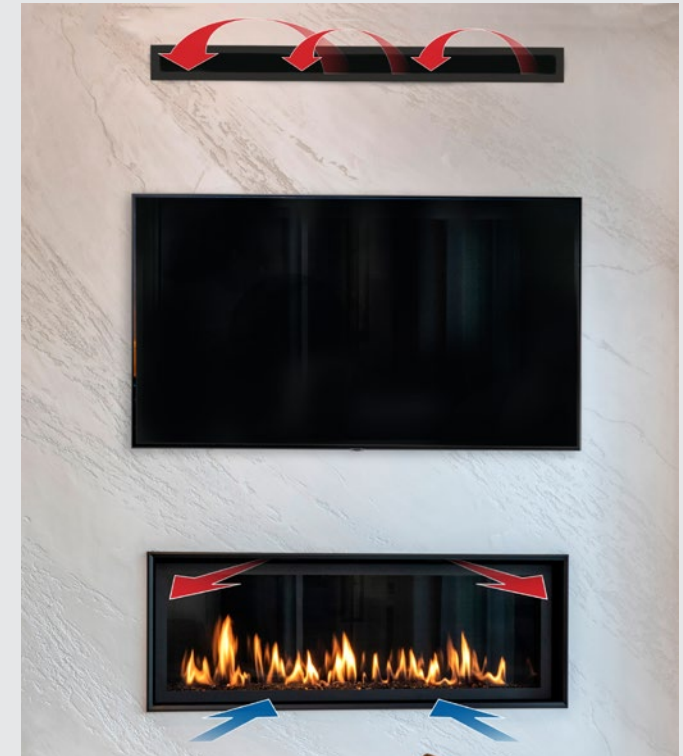

CoolSmart™ Top Vent Option

- TV or Artwork - No Recess Required
- Reduced Clearances Above Fireplace to TV or Artwork
- Finish Your Wall with a Combustible Material*
- Hang artwork or TV without a deflector shelf

*Lopi Linear Range Only - When combustible is mounted to 1/2" Non Combustible Board