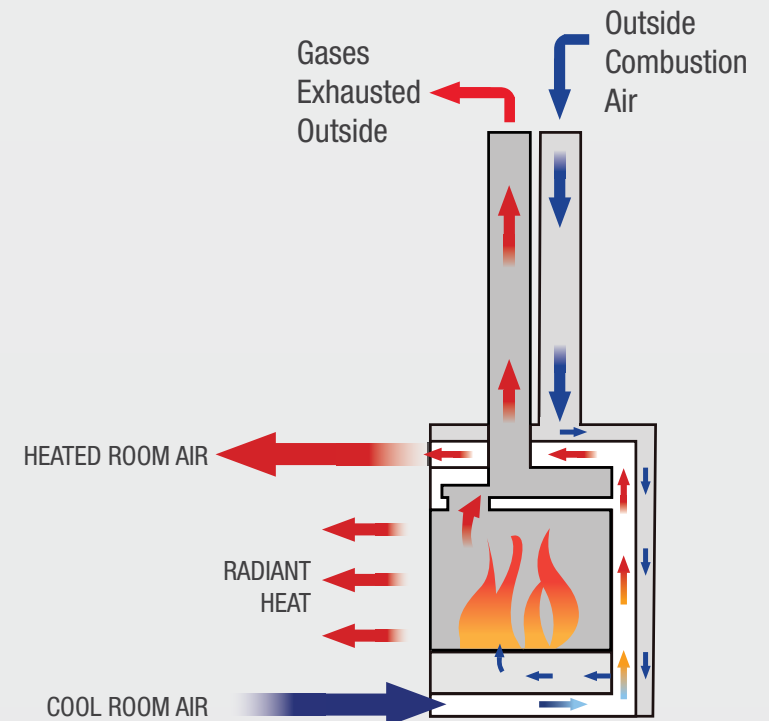

'No Power Required'

Natural Draft Direct Vent Technology

Every Lopi gas fireplace features
'Natural Draft Direct Vent Technology'

This process naturally draws fresh air into the firebox from outside and removes all exhaust gases back outside without effecting the air quality in the room.

Best of all, this technology means that this process does not require power which makes for a quiet, reliable fireplace that can even be used during a power outage.