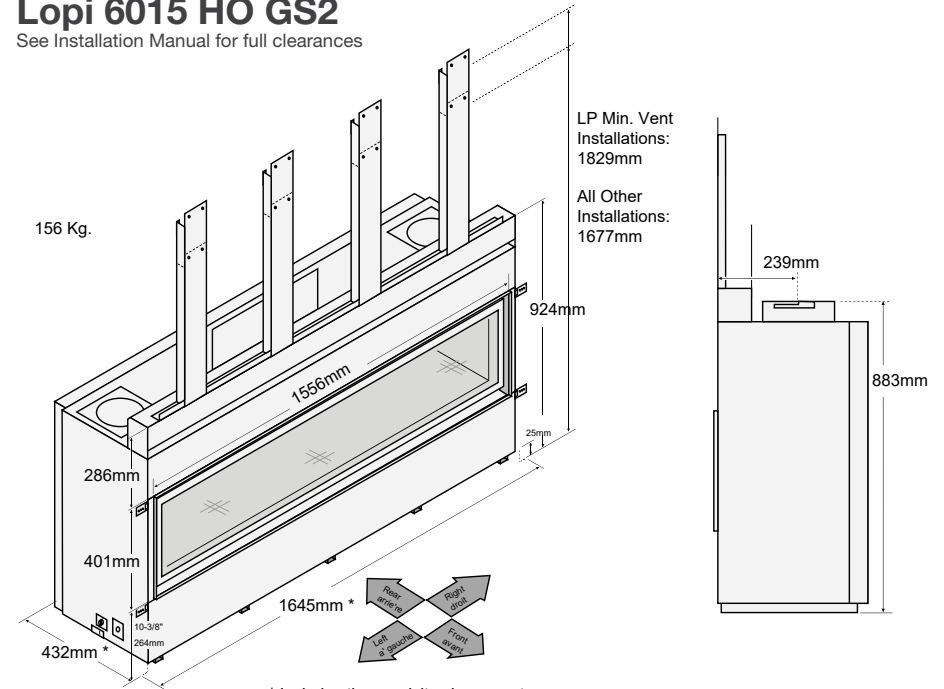

Lopi 6015 HO GS2

See Installation Manual for full clearances

* Includes the requisite clearance to framing (4mm to rear, 16mm to the sides)

*NG (all configurations) or LP with 914mm Rise (or greater)
**LP with less than 914mm Rise (Minimum of 610mm Rise)