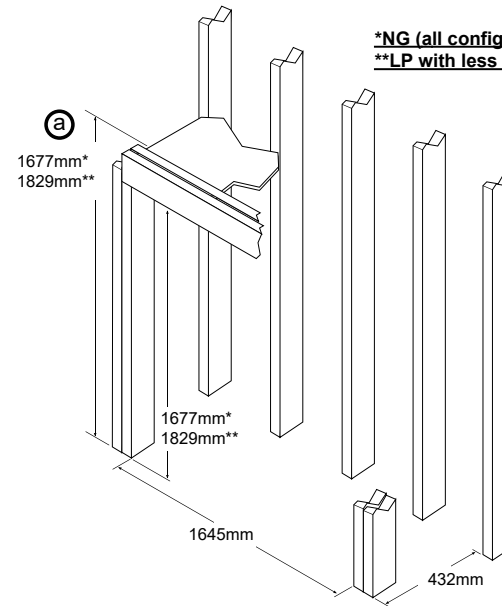

(a) The fireplace enclosure must be a minimum 1677mm* or 1829mm** tall (do not build into the fireplace enclosure)

Note:

If a painted wall finish is required a non-combustible wall lining must be used in lieu of plasterboard. Please be advised that 'fire rated' plasterboard is not considered as non-combustible wall sheeting

Frame height from base of firebox, add to this any raised base.