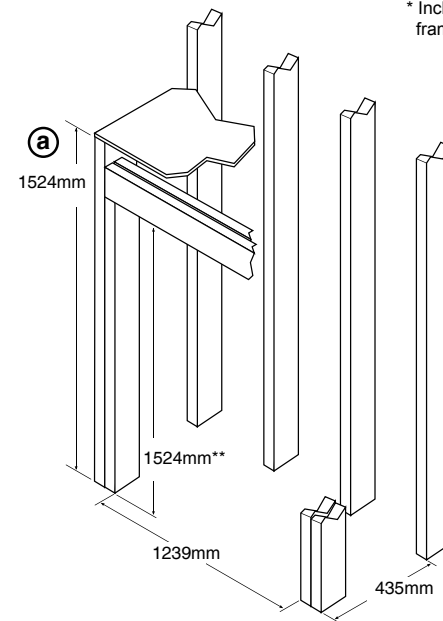

10mm Black Finishing Trim

50mm Black Finishing Trim

Gallery Face

CoolSmart™ Wall - See Page 5

Premium HO Linear Range - Dimensions

Lopi 3615 HO GS2

See Installation Manual for full clearances

Lopi 4415 HO GS2

See Installation Manual for full clearances

(a) The fireplace enclosure must be a minimum 1372mm tall (do not build into the fireplace enclosure)

(a) Minimum Enclosure Height 1524mm

(a) The fireplace enclosure must be a minimum 1574mm tall (do not build into the fireplace enclosure)