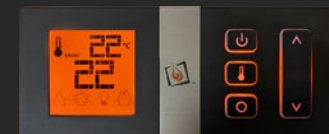

Black Glass Fire Liner - Close-up

GreenSmart® Basic Remote

The GreenSmart Basic remote is available on all ProBuilder™ models and allows you to set an on/off thermostat and switch your fireplace on or off without getting up!