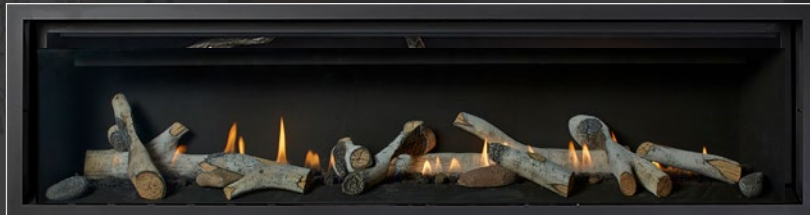

Optional Birch & Driftwood Log Media

Birch Log