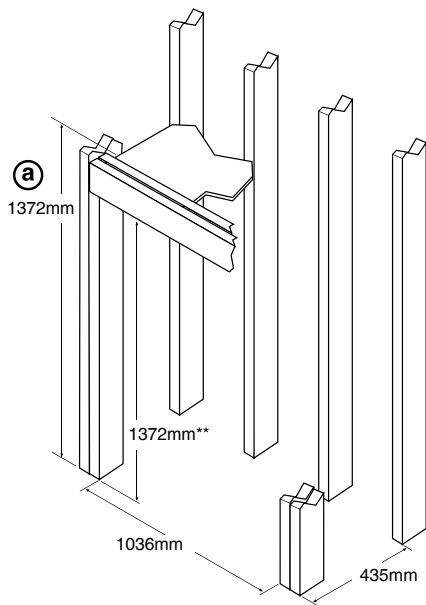

10mm Black Finishing Trim

50mm Black Finishing Trim

Gallery Face

CoolSmart™ Wall - See Page 5

Premium HO Linear Range - Dimensions

Lopi 3615 HO GS2

See Installation Manual for full clearances

Lopi 4415 HO GS2

See Installation Manual for full clearances

(a) The fireplace enclosure must be a minimum 1372mm tall (do not build into the fireplace enclosure)

(a) Minimum Enclosure Height 1524mm

(a) The fireplace enclosure must be a minimum 1574mm tall (do not build into the fireplace enclosure)