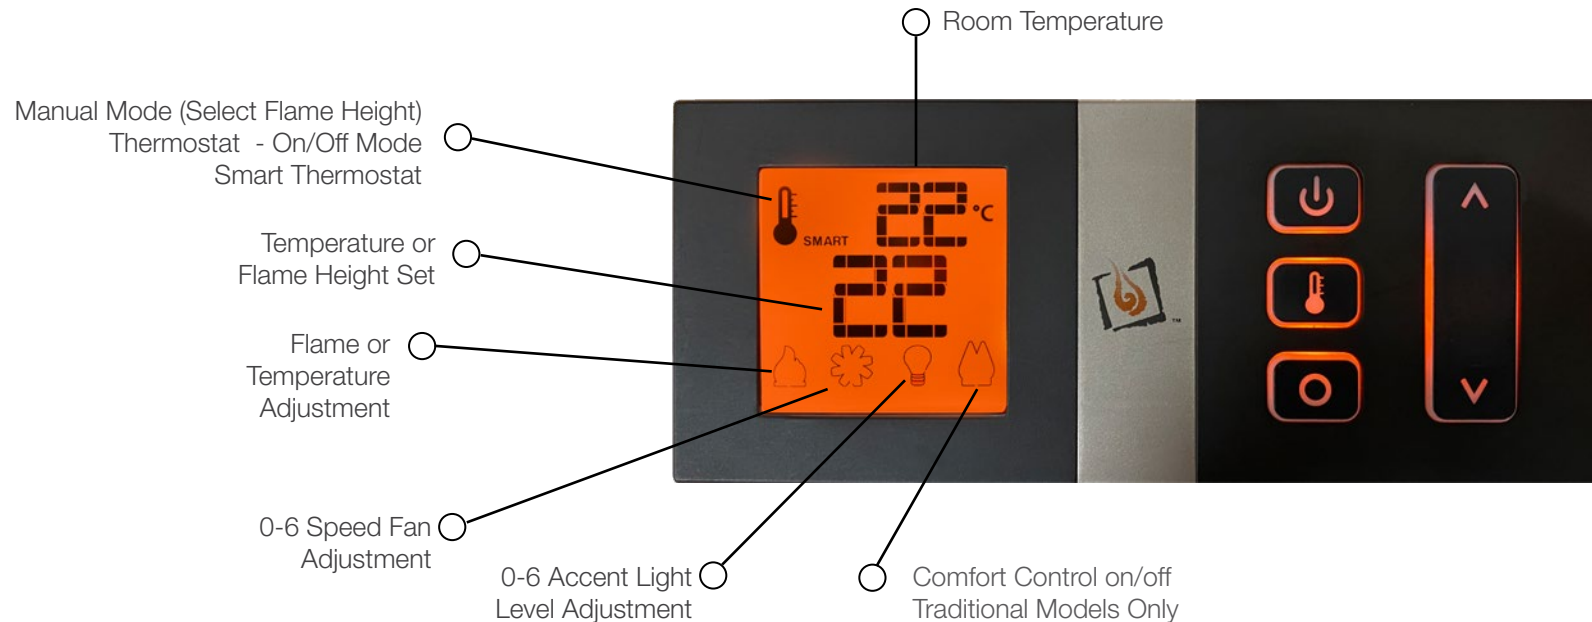

Premium Series GreenSmart® 2 Features

Exclusively Featuring

Every Premium Lopi fireplace features GreenSmart® 2 Technology - the most advanced burner system available.

The GreenSmart® 2 system allows full control of your Premium Lopi fireplace by remote control.

You can select a thermostat mode, flame height, accent light level or choose between the six fan speeds or even switch off the fans completely.

GreenSmart 2™ Featuring

- **GreenSmart® Remote** - A remote control supplied as standard allowing you to control the GreenSmart 2™ features
- **GreenSmart® Pilot** - Both electronic (IPI) & continuous (CPI) pilot modes
- **Accent lighting** - Adding a warm glow to your fire for added atmosphere
- **Smart or On/Off Thermostat Modes** - An option that automatically adjusts flame height to a set temperature and switch on/off
- **6 Speed Blower** - For increased transfer of convection heat