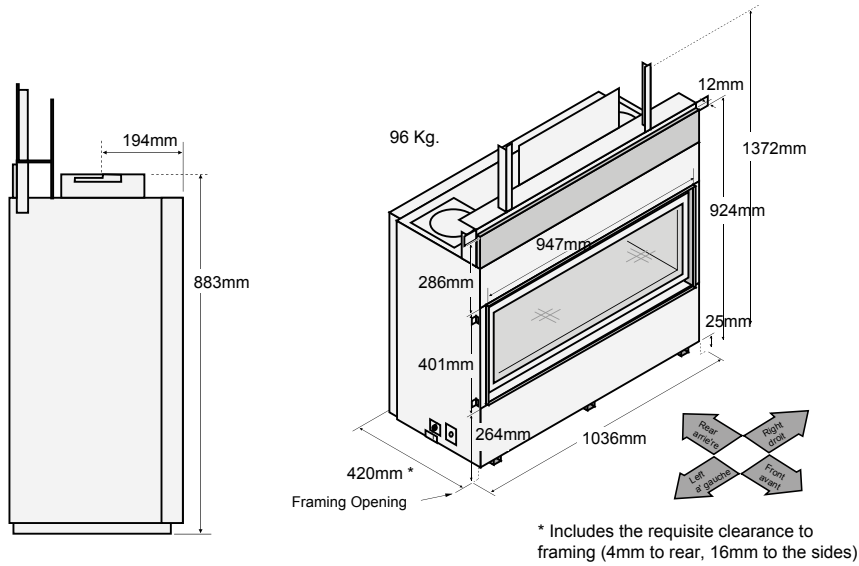

10mm Black Finishing Trim

50mm Black Finishing Trim

Gallery Face

CoolSmart™ Wall - See Page 5

Premium HO Linear Range - Dimensions

Lopi 3615 HO GS2

See Installation Manual for full clearances

Lopi 4415 HO GS2

See Installation Manual for full clearances

(a) The fireplace enclosure must be a minimum 1372mm tall (do not build into the fireplace enclosure)

(a) Minimum Enclosure Height 1524mm

(a) The fireplace enclosure must be a minimum 1574mm tall (do not build into the fireplace enclosure)