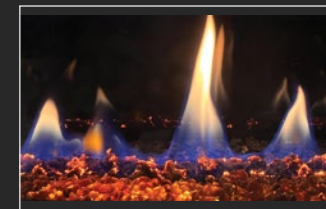

Amber Glass (PB 72 GS2 Only)