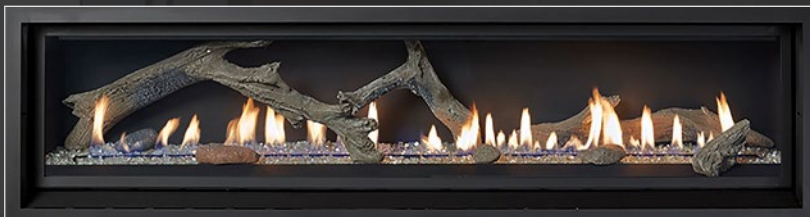

Driftwood Log