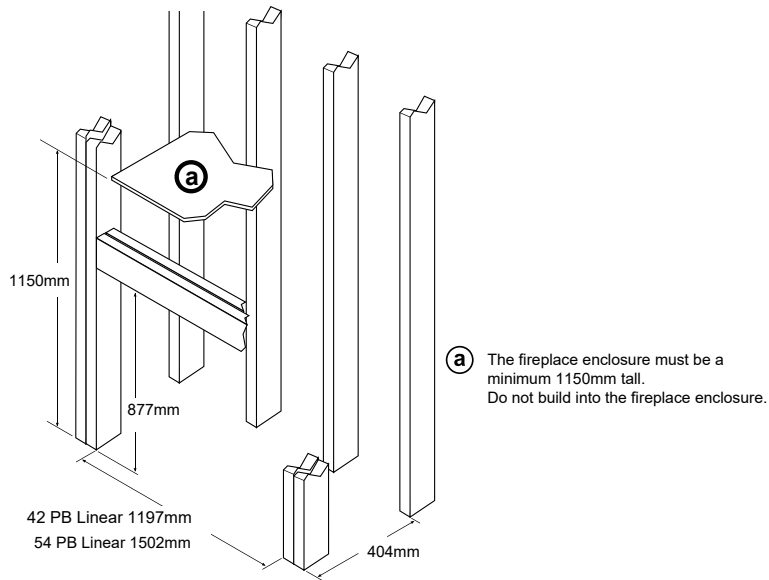

ProBuilder™ Linear Range - Dimensions

Lopi ProBuilder 42 & 54GSB

See Installation Manual for full clearances

Lopi ProBuilder 72GS2

See Installation Manual for full clearances

Lopi 6015 HO GS2 - Platinum Glass, Black Glass Fire-back Liner & 10mm Trim