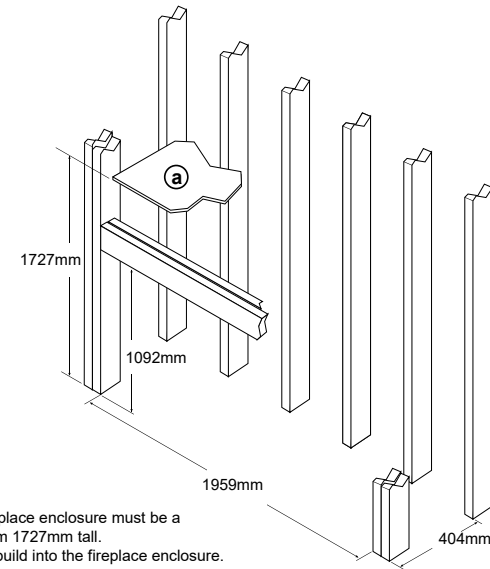

ProBuilder™ Linear Range - Dimensions

Lopi ProBuilder 42 & 54GSB

See Installation Manual for full clearances

Lopi ProBuilder 72GS2

See Installation Manual for full clearances

Lopi 6015 HO GS2 - Platinum Glass, Black Glass Fire-back Liner & 10mm Trim