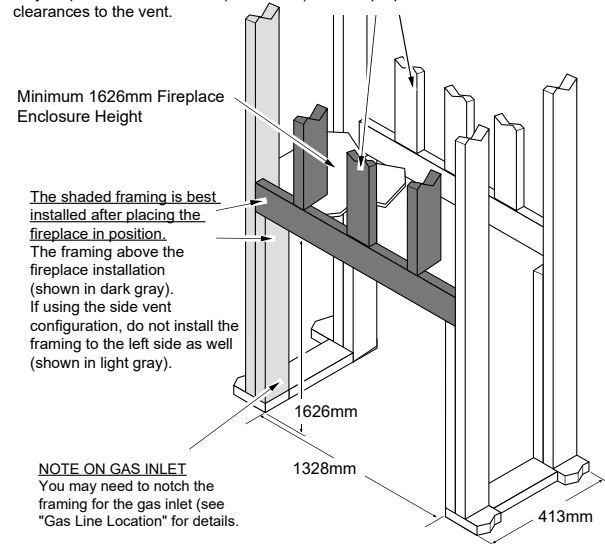

See Installation Manual for full clearances

(a) The fireplace enclosure must be a minimum 1372mm tall (do not build into the fireplace enclosure)

(a) Minimum Enclosure Height 1524mm

(a) The fireplace enclosure must be a minimum 1574mm tall (do not build into the fireplace enclosure)

Premium HO Linear Range - Dimensions

Lopi 4415ST HO GS2

See Installation Manual for full clearances

* Includes the requisite clearance to framing 16mm to the sides

FRAMING WARNING:

Depending upon vent configuration, framing above the fireplace may be placed flat to the wall (or notched) to allow proper clearances to the vent.

HINT

The fireplace has a front and back side. The front is marked "ACCESS SIDE" and has latches for servicing. Make sure to place the front in the more servicable location.

* The 393mm dimension is based upon 10mm drywall around the perimeter of the fireplace on both sides. If using thicker drywall (or other facing), you will need to adjust this dimension.