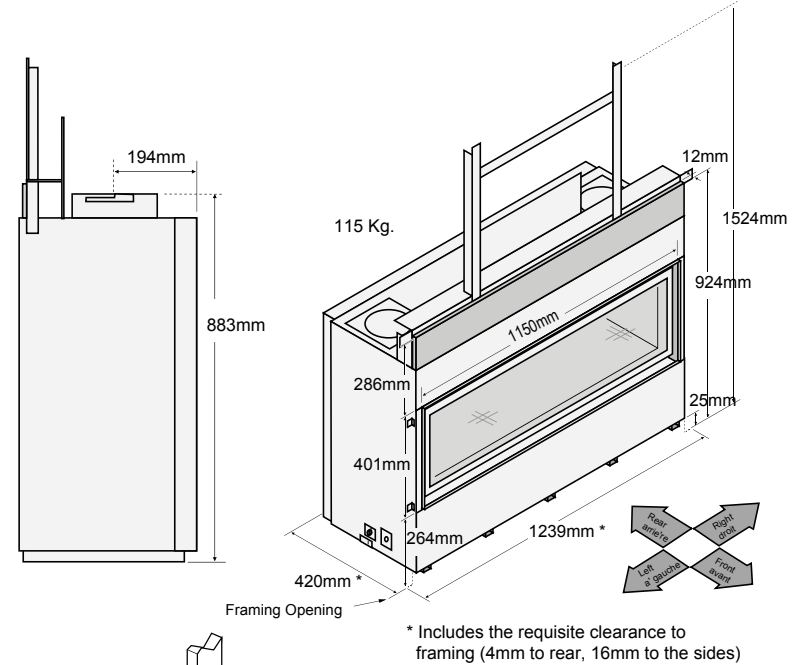

10mm Black Finishing Trim

50mm Black Finishing Trim

Gallery Face

CoolSmart™ Wall - See Page 5

Premium HO Linear Range - Dimensions

Lopi 3615 HO GS2

See Installation Manual for full clearances

Lopi 4415 HO GS2

See Installation Manual for full clearances

(a) The fireplace enclosure must be a minimum 1372mm tall (do not build into the fireplace enclosure)

(a) Minimum Enclosure Height 1524mm

(a) The fireplace enclosure must be a minimum 1574mm tall (do not build into the fireplace enclosure)