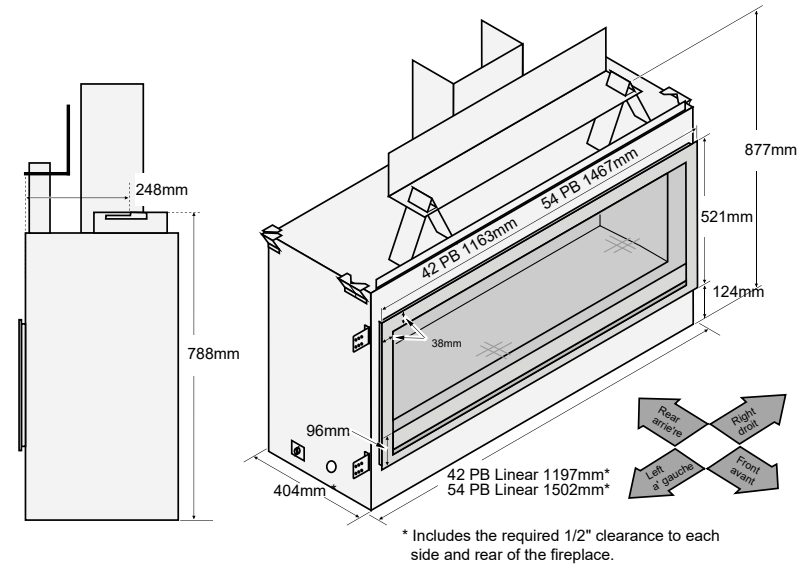

ProBuilder™ Linear Range - Dimensions

Lopi ProBuilder 42 & 54GSB

See Installation Manual for full clearances