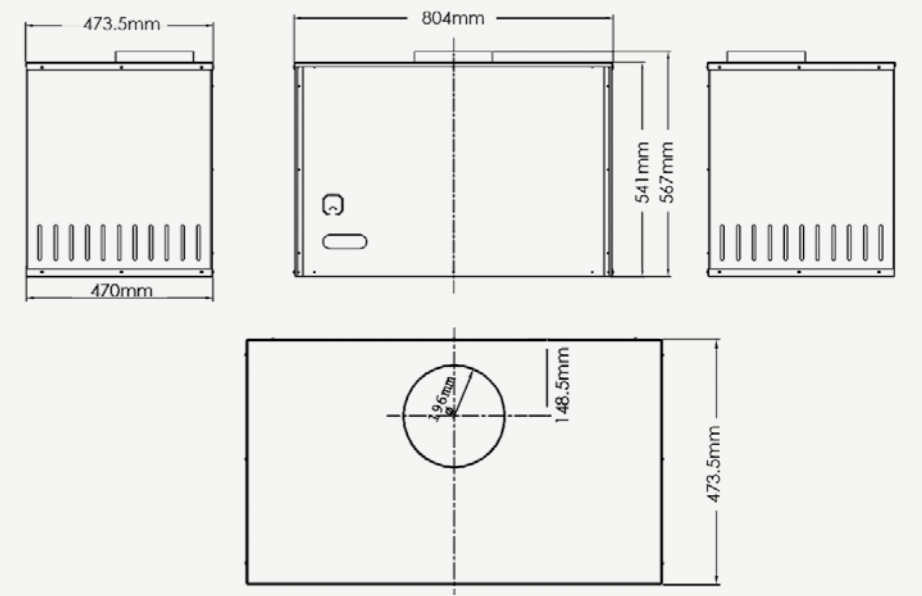

LINEAR BASE