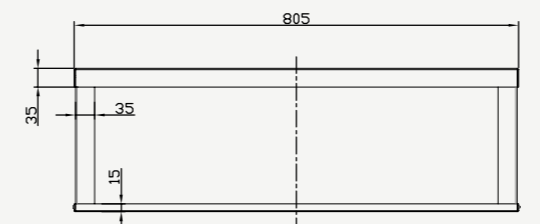

LINEAR BASE