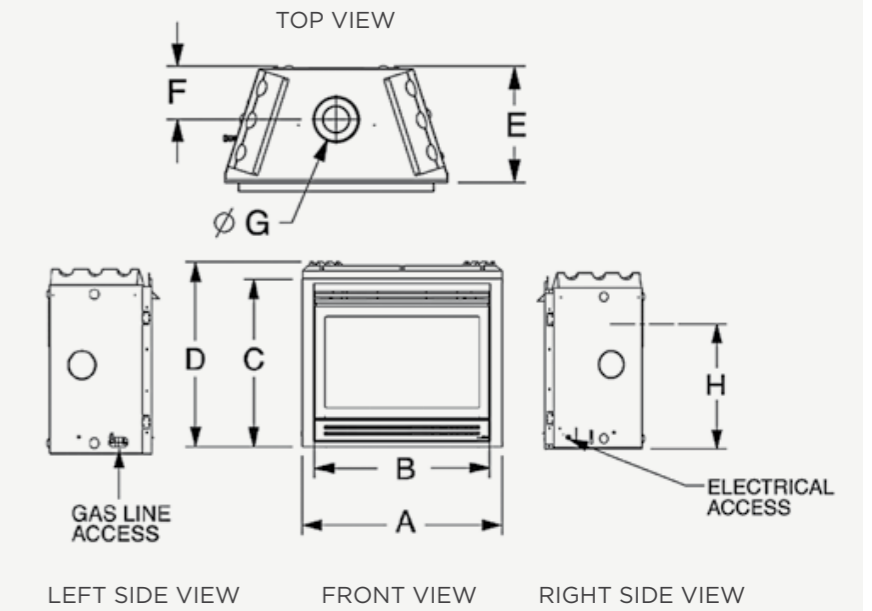

A	B	C	D	E	F	G	H	VIEWING AREA	INPUT mJh	kWh OUTPUT	
837	714	710	827	414	191	168 top 203 rear	542	610 x 385	High Ng 21 Low Ng 15	High Lpg 20 Low Lpg 14	Ng 4.5 Lpg 4.3