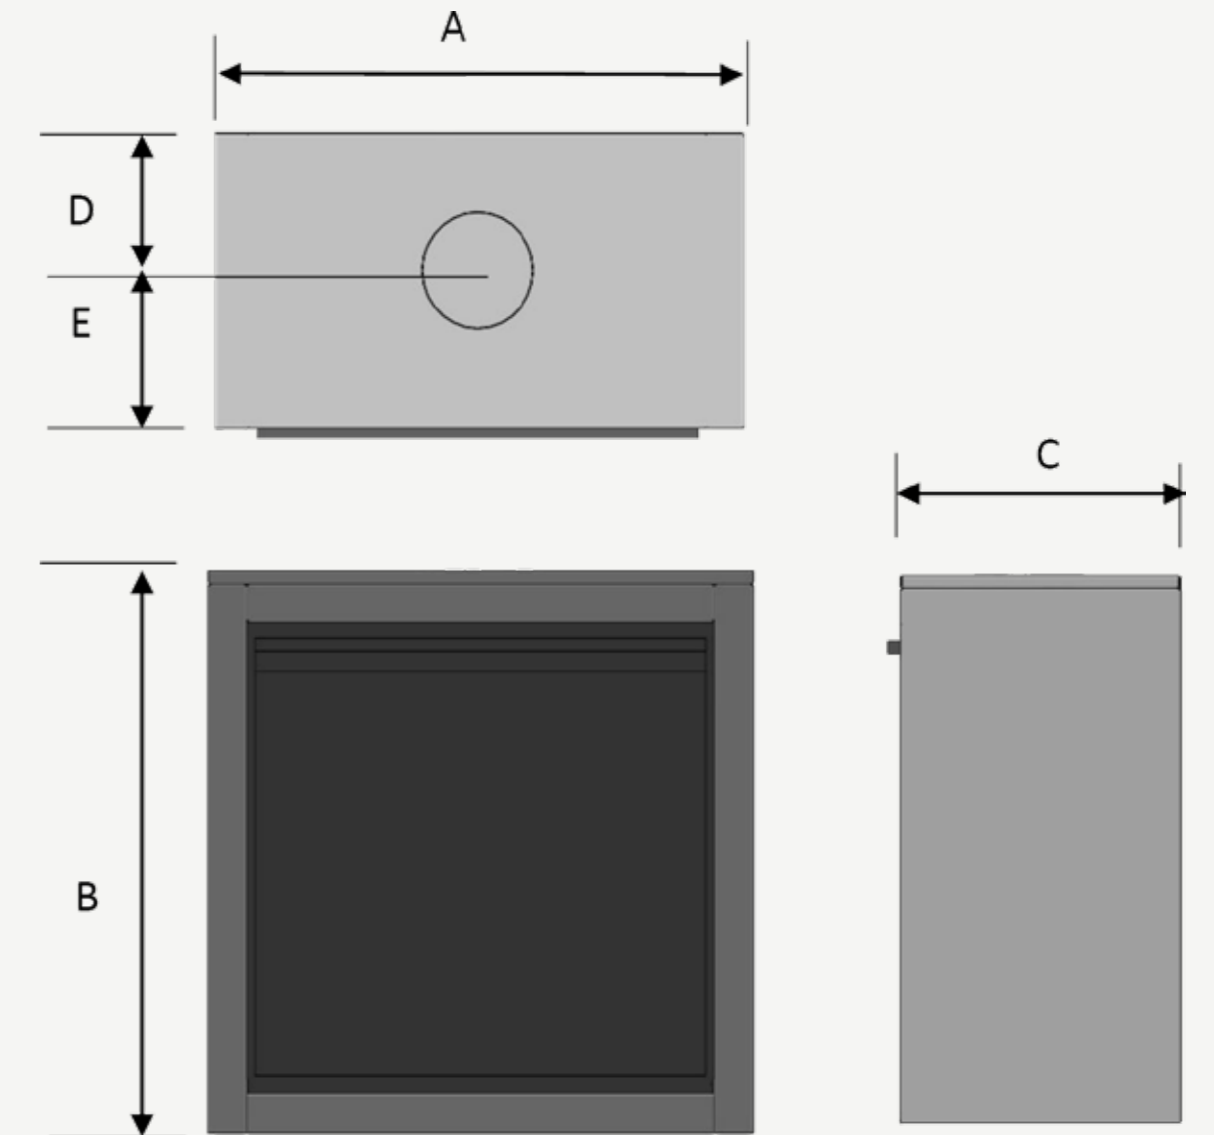

MODEL	A	B	C	D	E
3X	855	880	452	243	209
5X	931	930	452	243	209