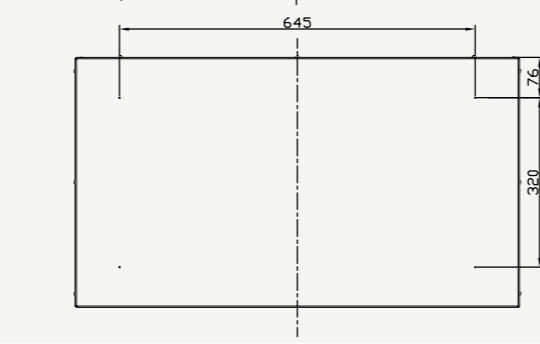

LINEAR BASE