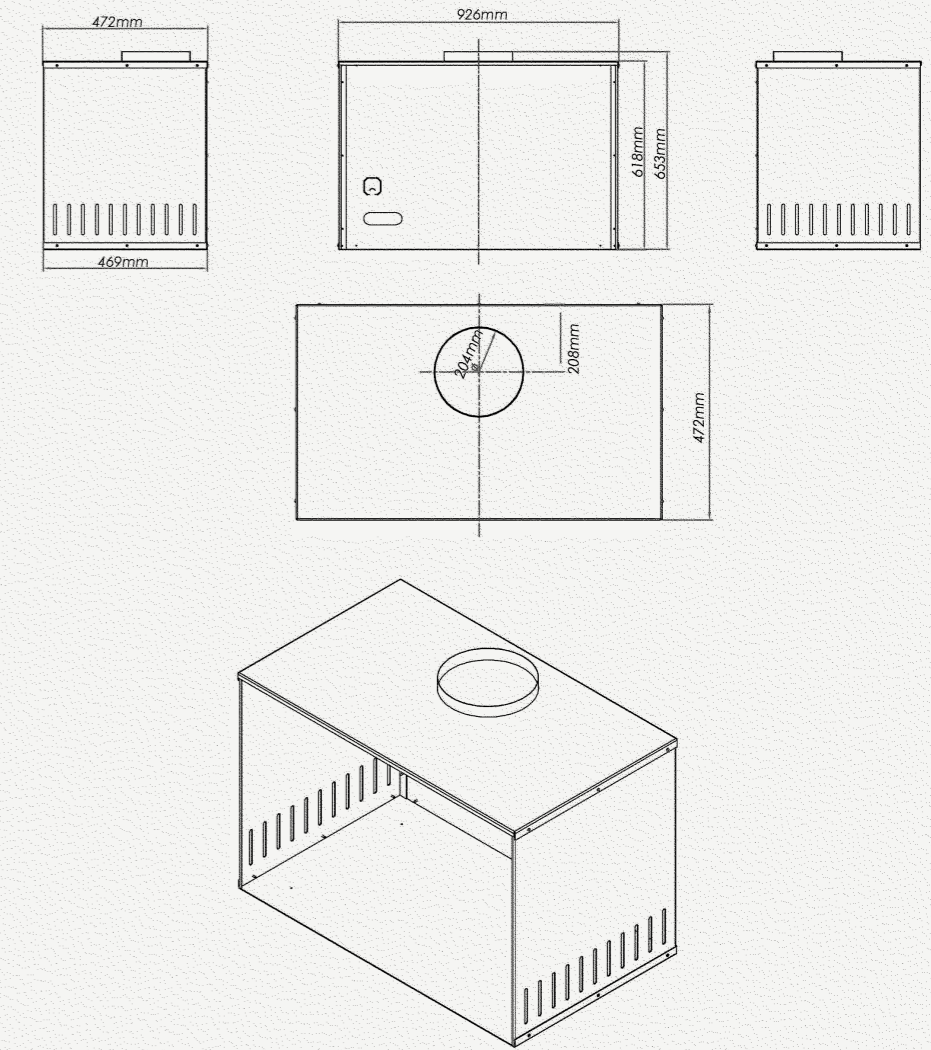

OPTIONAL EXTRAS INCLUDE:

- Glass reflective liners
- Brick refractory liners

All Heat & Glo fires are provided with a standard anti reflective mesh safety screen and can operate on natural gas or LPG bottle gas.