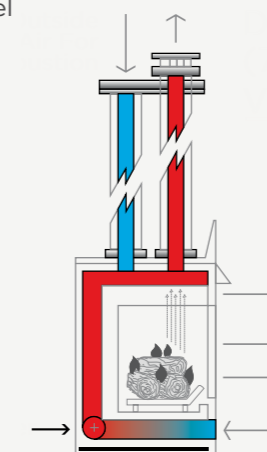

OPTIONAL EXTRAS INCLUDE:

- Ambient accent lighting
- Glass reflective liners
- Brick refractory liners

REQUIRES STAINLESS STEEL COWL