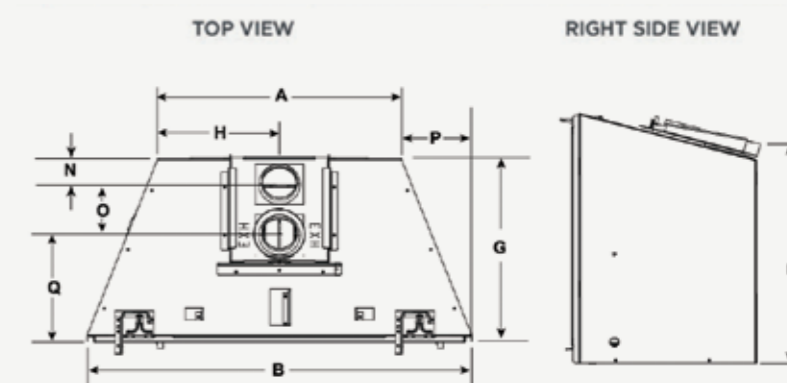

OPTIONAL EXTRAS INCLUDE:

- Ambient accent lighting
- Glass reflective liners
- Brick refractory liners

REQUIRES STAINLESS STEEL COWL