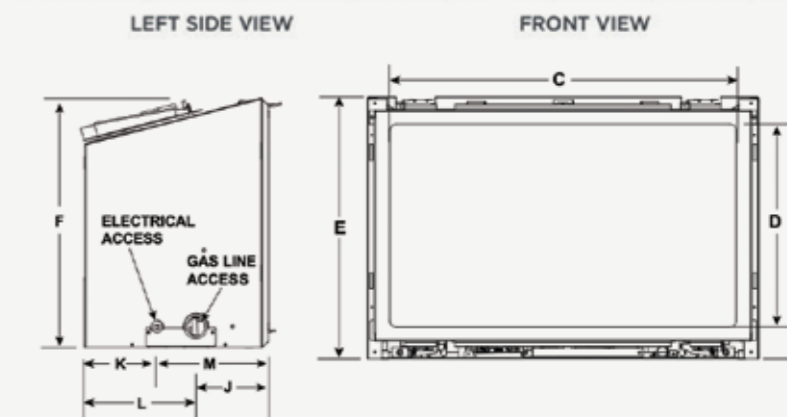

OPTIONAL EXTRAS INCLUDE:

- Ambient accent lighting
- Glass reflective liners
- Brick refractory liners

REQUIRES STAINLESS STEEL COWL