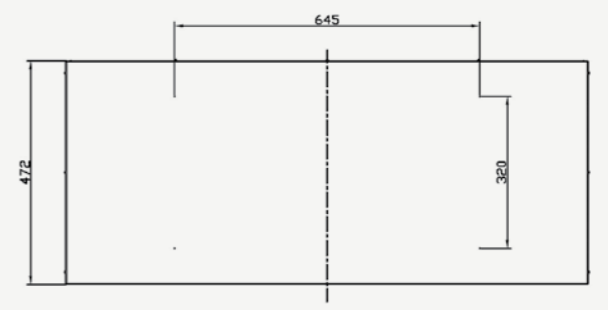

STRETCH BASE