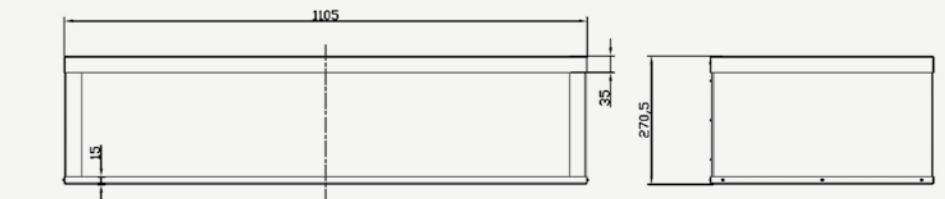

LINEAR BASE