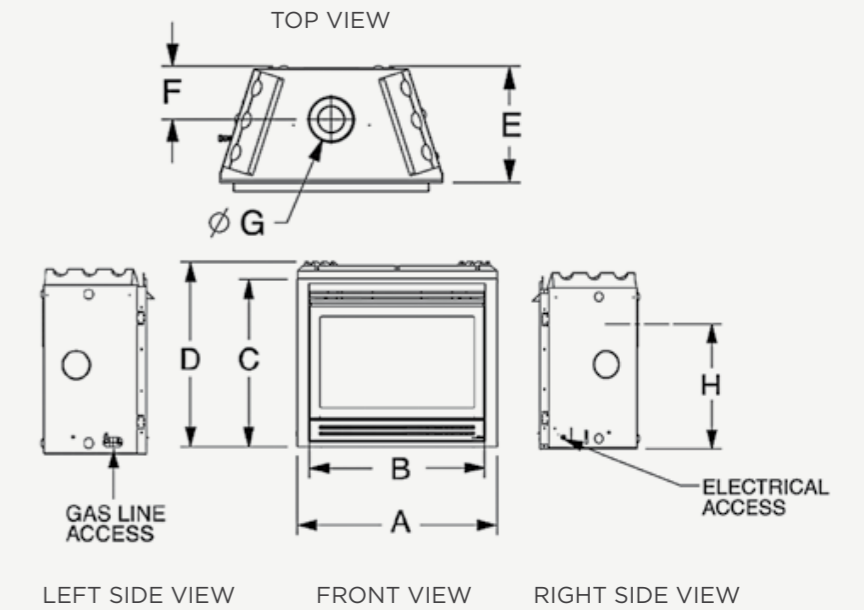

5X

Classic sleek lines and an impressive flame, the 5X model fireplace has become one of Australia most popular.

Similar to its smaller 3X counterpart the 5X model offers the same stunning aesthetic but in a bolder more powerful chassis.

Available with two front options, the Firescreen front for that classic look or the Clean Face front for a discreet flush appearance the 5X model offers a timeless aesthetic.

FEATURES

- Two front options, Firescreen or Clean Face
- High Definition log set
- LED ember accent lighting
- 3 speed fan for powerful convection heating
- Intellifire remote for flame height, fan speed and LED light functions
- Optional glass liners for a deeper firebox appearance
- Top or rear balanced flue venting for versatile installation
- Zero clearance installation
- Available on natural or LPG gas

FRONT OPTIONS (REQUIRED)

A	B	C	D	E	F	G	H	VIEWING AREA	INPUT mJh	kWh OUTPUT	
913	790	765	877	414	191	168 top 203 rear	593	670 x 410	High Ng 28 Low Ng 20	High Lpg 26 Low Lpg 18	Ng 5.9 Lpg 5.5