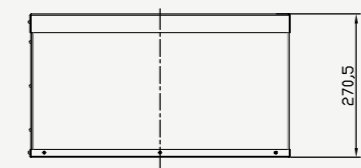

LINEAR BASE