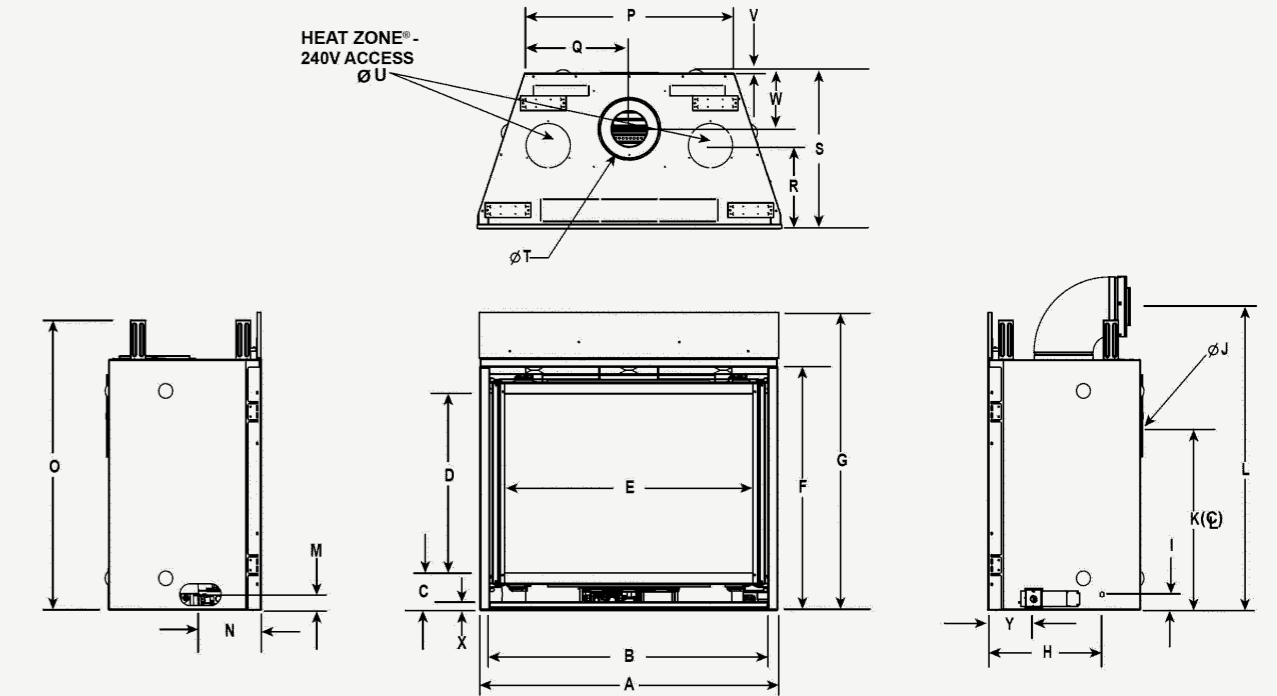

A	B	C	D	E	F	G	H	I	J	K	L	M	N	O	P	Q	R	S	T	U	V	W	X	Y
1041	973	879	629	870	851	1038	406	54	216	683	1060	362	216	1011	721	360	284	545	216	152	13	203	32	162

GAS INPUT mJh	
Nat 38	LPG 38