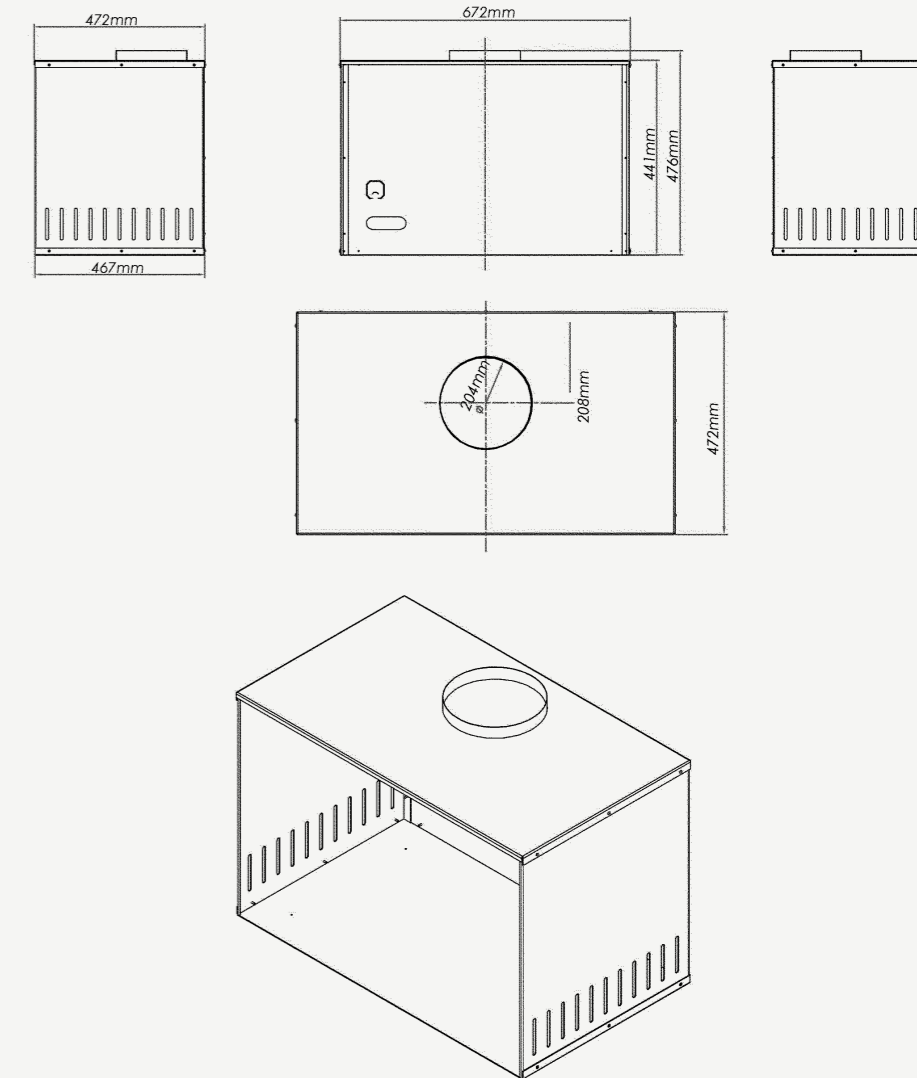

OPTIONAL EXTRAS INCLUDE:

- Glass reflective liners
- Brick refractory liners

All Heat & Glo fires are provided with a standard anti reflective mesh safety screen and can operate on natural gas or LPG bottle gas.