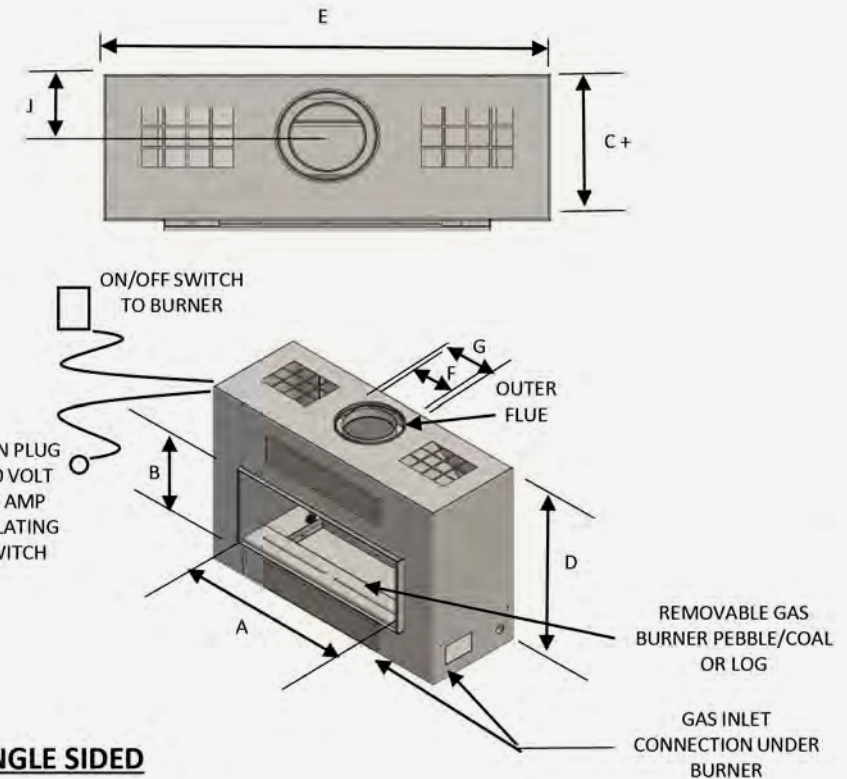

LOW LINE INBUILT

A decorative slimline fire with a floating burner that produces beautiful radiant heat.

The Horizon Low Line Inbuilt gas fireplace features a floating burner, hidden controls and stylish slimline design. Featuring high gas input which means more flame, more glow and inviting radiant heat. While being a decorative fire it still does produce some radiant heat.

Available with stainless steel, black or painted fascia options and comes in the following sizes - 700, 850 & 1100 select from Pebbles, coals or Logs. 1500 and 2000 Select from pebbles or coals.

FEATURES

- Stunning new clean face design option
- Electronic ignition
- Attractive feature in your home
- 55mj gas input for 700 and 850
- 65mj input for 1100,1500
- 72mj input for 2000
- Power flue option
- Available NG and LPG
- Custom sizing available
- 100mm glass fender available
- Available in NG and LPG

SINGLE SIDED

SINGLE SIDED	A	B	C+	D	E	F	G	H	I	J
700 LOW LINE	700	280	365	673	1000	178	225	10	15	157
850 LOW LINE	850	286	405	773	1095	225	275	10	15	183
1100 LOW LINE	1100	286	405	773	1345	225	275	10	15	202
1500 LOW LINE	1500	286	435	900	1746	250	300	10	15	208
2000 LOW LINE	2000	286	435	900	2246	250	300	10	15	208

+Box size only not including lip frame
** 'J' Measurement to the back edge of unit