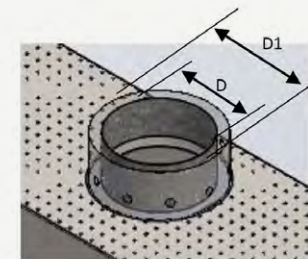

CANTILEVER