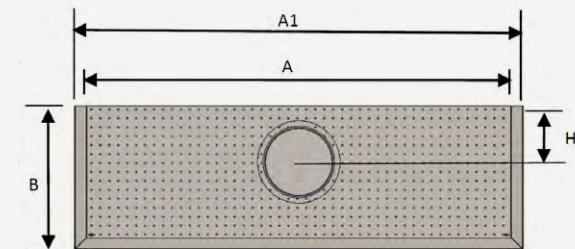

CANTILEVER

The Horizon Cantilever features a low profile design, ensuring a stunning presence in your home.

Horizon fires with their power flue option can be installed into an apartment or home where a vertical flue is impossible to install. The Horizon Cantilever features a low profile design, ensuring a stunning presence in your home. It offers the radiant glow and ambient warmth of a real fire. Cantilevered off the wall to create a stunning feature, the Cantilever 700 or 1100 logs, coal or pebble with its hidden gas control technology will make the perfect centrepiece fireplace feature.

FEATURES

- Iron bark log pebble or coal effects
- Hi flame contemporary burner
- Design can be modified to suit a range of design applications
- Four sizes available, 700, 1100, 1500 & 2000.
- Provides radiant warmth
- 55mj and 65mj gas input
- Electronic ignition
- Available in NG and LPG

	A	A1*	B	C	D	D1	E	F	G	H
CANTILEVER 700	1190	1270	480	455	228	279	177	405	336	170
CANTILEVER 1100	1420	1505	480	455	228	279	177	405	336	188
CANTILEVER 1500	1850	1930	480	455	254	304	177	405	336	224
CANTILEVER 2000	2203	2283	480	455	254	304	177	405	336	189

CANTILEVER