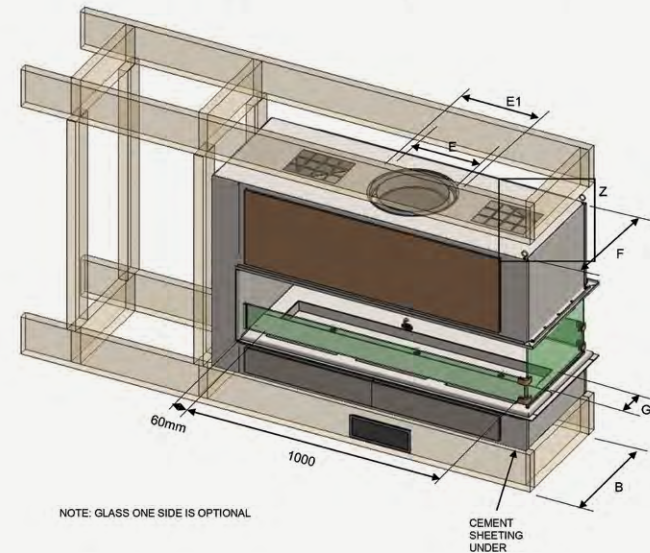

+Box size only not including lip frame
 ** 'J' Measurement to the back edge of unit

LOW LINE DOUBLE SIDED

With its radiant warmth, the double sided divides two rooms while keeping a refreshing open feel.

Perfect as a stylish room divider with a chimney breast or exposed flue. It features sleek minimalist lines, a floating burner and large viewing area to give your decor an exciting, unique edge.

Primarily a decorative appliance providing radiant warmth, the double sided fire is also a great way to divide two rooms whilst keeping a refreshing open feel.

*Opening dimensions

HORIZON 3 SIDED FIRE

The 3 sided fireplace is a stylish beauty with a flame that appears to float.

The Horizon 3 Sided fire provides for a stunning centrepiece to your room. With all the controls concealed, the high flame gas pebble or coal fire appears to float on the fireplace base.

FEATURES

- Realistic looking pebbles or coals
- Radiant heat
- Choice of colours
- Offers creative design possibilities
- 2 sizes available 1100 & 1500
- Available in NG and LPG
- Powerflue option
- 65mj of input
- Sealed glass on open end