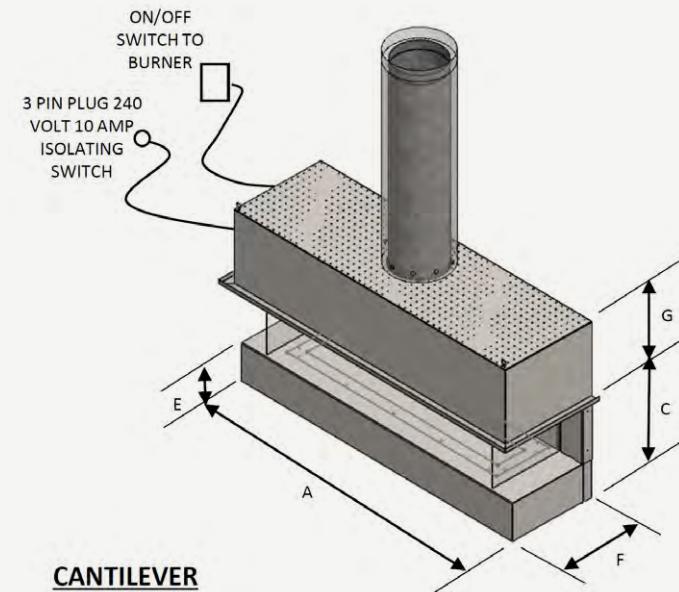

CANTILEVER

The Horizon Cantilever features a low profile design, ensuring a stunning presence in your home.

Horizon fires with their power flue option can be installed into an apartment or home where a vertical flue is impossible to install. The Horizon Cantilever features a low profile design, ensuring a stunning presence in your home. It offers the radiant glow and ambient warmth of a real fire. Cantilevered off the wall to create a stunning feature, the Cantilever 700 or 1100 logs, coal or pebble with its hidden gas control technology will make the perfect centrepiece fireplace feature.

FEATURES

- Iron bark log pebble or coal effects
- Hi flame contemporary burner
- Design can be modified to suit a range of design applications
- Four sizes available, 700, 1100, 1500 & 2000.
- Provides radiant warmth
- 55mj and 65mj gas input
- Electronic ignition
- Available in NG and LPG

	A	A1*	B	C	D	D1	E	F	G	H
CANTILEVER 700	1190	1270	480	455	228	279	177	405	336	170
CANTILEVER 1100	1420	1505	480	455	228	279	177	405	336	188
CANTILEVER 1500	1850	1930	480	455	254	304	177	405	336	224
CANTILEVER 2000	2203	2283	480	455	254	304	177	405	336	189

CANTILEVER