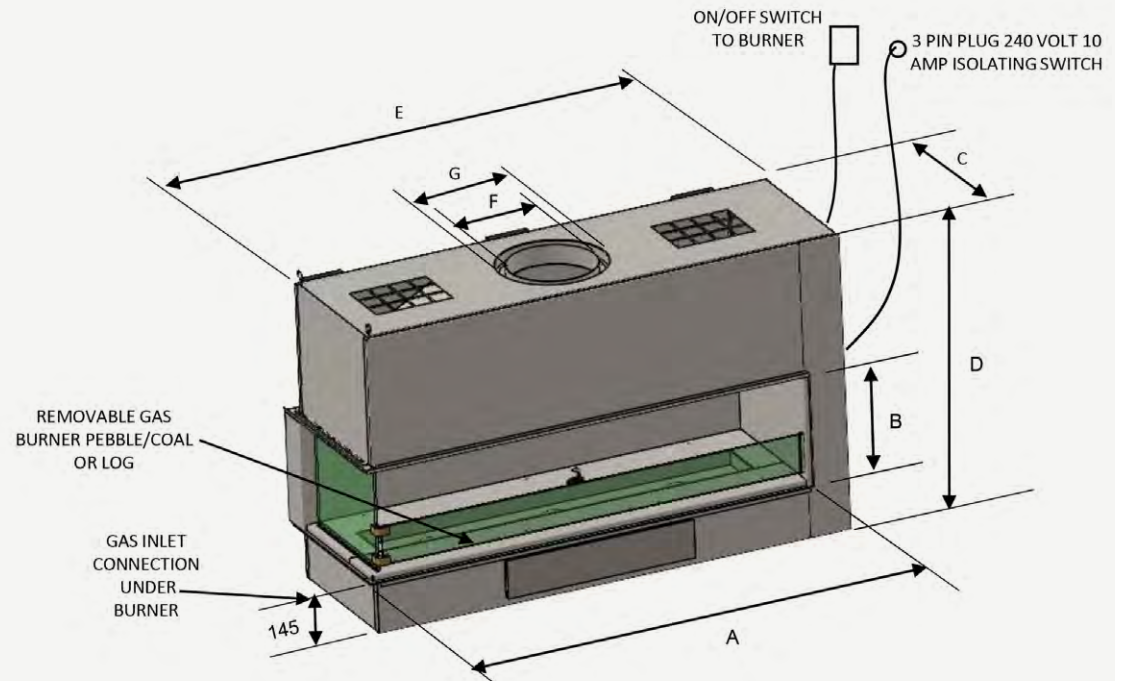

Glass on one side is optional

THREE SIDED	A	B*	C	D	E	E1	F	G	H	I
1100	1270	480*	870	435	10"	12"	450	135	10	15
1500	1670	490*	1000	565	12"	14"	435	60	10	15

* Not including 10mm gyprock

HORIZON EDGE

The Edged fireplace is a stylish beauty with a flame that appears to float.

The Horizon Edge provides for a stunning centrepiece to your room. With all the controls concealed, the high flame gas pebble or coal fire appears to float on the fireplace base.

FEATURES

- Realistic looking pebbles or coals
- Radiant heat
- Choice of colours
- Offers creative design possibilities
- 2 sizes available 1100 & 1500
- Available in NG and LPG
- Powerflue option
- 65mj of input
- Sealed glass on open end