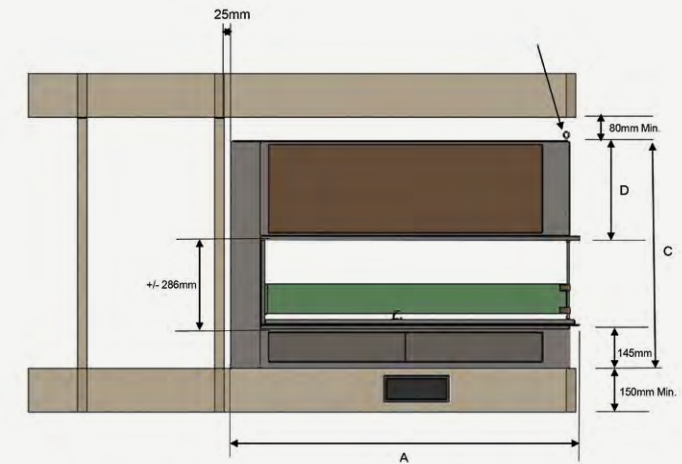

HORIZON 3 SIDED FIRE

The 3 sided fireplace is a stylish beauty with a flame that appears to float.

The Horizon 3 Sided fire provides for a stunning centrepiece to your room. With all the controls concealed, the high flame gas pebble or coal fire appears to float on the fireplace base.

FEATURES

- Realistic looking pebbles or coals
- Radiant heat
- Choice of colours
- Offers creative design possibilities
- 2 sizes available 1100 & 1500
- Available in NG and LPG
- Powerflue option
- 65mj of input
- Sealed glass on open end

Glass on one side is optional

THREE SIDED	A	B*	C	D	E	E1	F	G	H	I
1100	1270	480*	870	435	10"	12"	450	135	10	15
1500	1670	490*	1000	565	12"	14"	435	60	10	15

* Not including 10mm gyprock