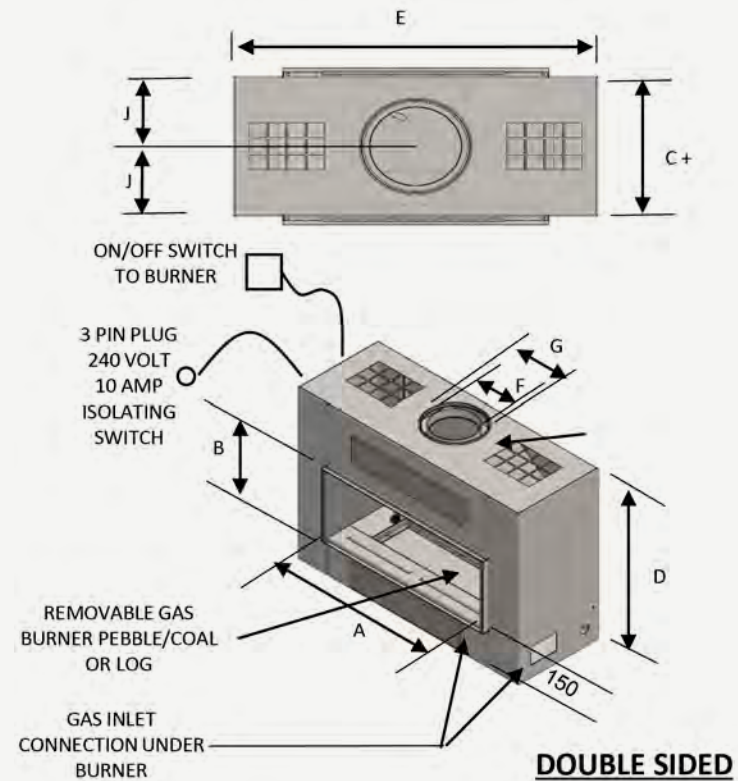

LOW LINE DOUBLE SIDED

With its radiant warmth, the double sided divides two rooms while keeping a refreshing open feel.

Perfect as a stylish room divider with a chimney breast or exposed flue. It features sleek minimalist lines, a floating burner and large viewing area to give your decor an exciting, unique edge.

Primarily a decorative appliance providing radiant warmth, the double sided fire is also a great way to divide two rooms whilst keeping a refreshing open feel.

It comes in five sizes - 700, 850, 1100, 1500 and 2000, and pebbles can be alternated with coals.

FEATURES

- Stunning new clean face design option
- Electronic ignition
- Attractive feature in your home
- 55mj gas input for 700 and 850
- 65mj input for 1100,1500
- 72mj input for 2000
- Power flue option
- Available NG and LPG
- Custom sizing available
- 100mm glass fender available

DOUBLE SIDED	A	B	C+	D	E	F	G	H	I	J
700 LOW LINE	700	280	450	673	1000	250	300	10	15	255
850 LOW LINE	850	286	450	773	1095	250	300	10	15	225
1100 LOW LINE	1100	286	450	773	1345	250	300	10	15	225
1500 LOW LINE	1500	286	435	900	1746	300	350	10	27	218
2000 LOW LINE	2000	286	435	900	2246	300	350	10	27	218

*Opening dimensions