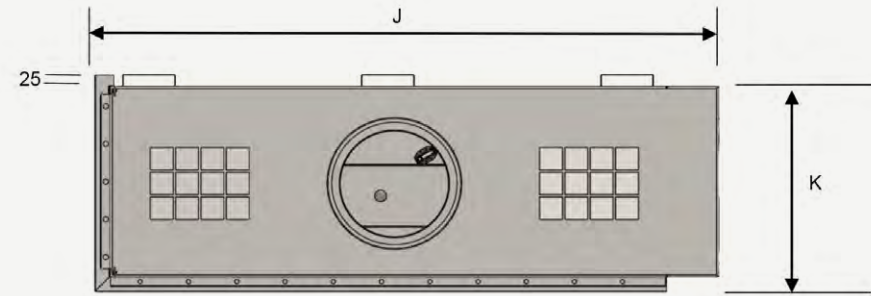

HORIZON EDGE

The Edged fireplace is a stylish beauty with a flame that appears to float.

The Horizon Edge provides for a stunning centrepiece to your room. With all the controls concealed, the high flame gas pebble or coal fire appears to float on the fireplace base.

FEATURES

- Realistic looking pebbles or coals
- Radiant heat
- Choice of colours
- Offers creative design possibilities
- 2 sizes available 1100 & 1500
- Available in NG and LPG
- Powerflue option
- 65mj of input
- Sealed glass on open end

TWO SIDED	A	B	C+	D	E	F	G	H	I	J	K
1100 EDGE	1168	286	405	773	1265	225	275	10	15	1292	430
1500 EDGE	1545	286	435	903	1638	250	300	10	15	1668	460