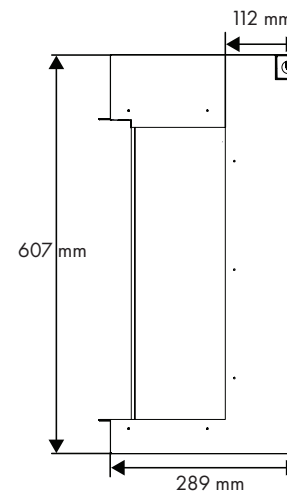

Left / Right Installation

MODEL	A	B	C
BXLF1800-AU	1895	616	295

Front Installation

MODEL	A	B	C
BXLF2500-AU	2534	616	295

UNIT DIMENSIONS

MODEL	A
BXLF1200-AU	1246
BXLF1800-AU	1883
BXLF2500-AU	2521

VISIT WWW.REALFLAME.COM.AU
FOR MORE INFORMATION.
REFER TO THE MANUAL FOR
MOST UP TO DATE TECHNICAL
INFORMATION.