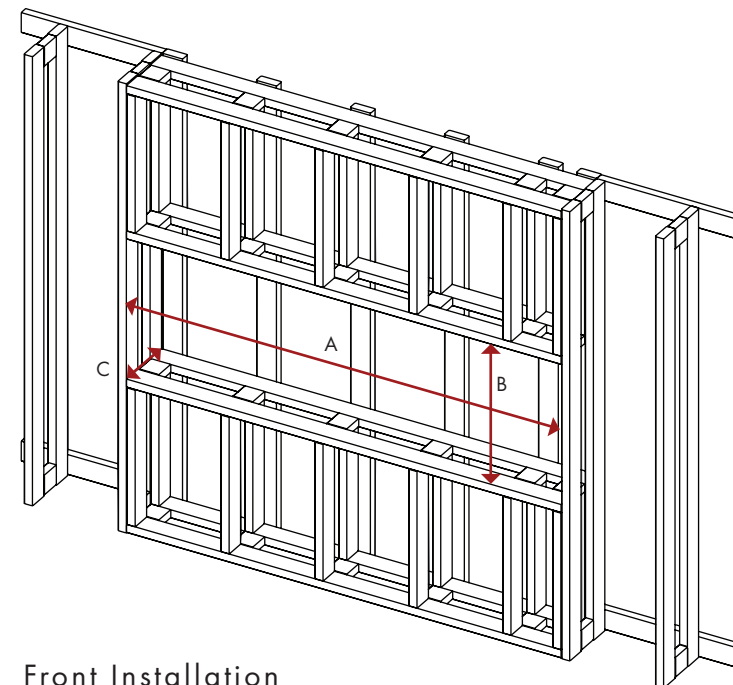

Front Installation

MODEL	A	B	C
BXLF2500-AU	2534	616	295