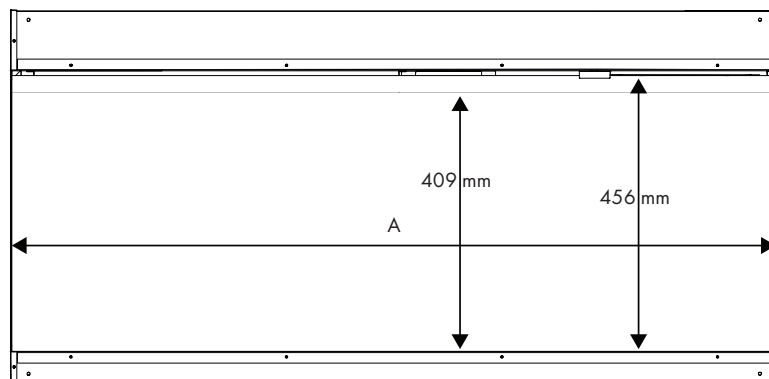

Left / Right Installation

MODEL	A	B	C
BXLF1800-AU	1895	616	295

Front Installation

MODEL	A	B	C
BXLF2500-AU	2534	616	295

UNIT DIMENSIONS

MODEL	A
BXLF1200-AU	1246
BXLF1800-AU	1883
BXLF2500-AU	2521

VISIT WWW.REALFLAME.COM.AU
FOR MORE INFORMATION.
REFER TO THE MANUAL FOR
MOST UP TO DATE TECHNICAL
INFORMATION.