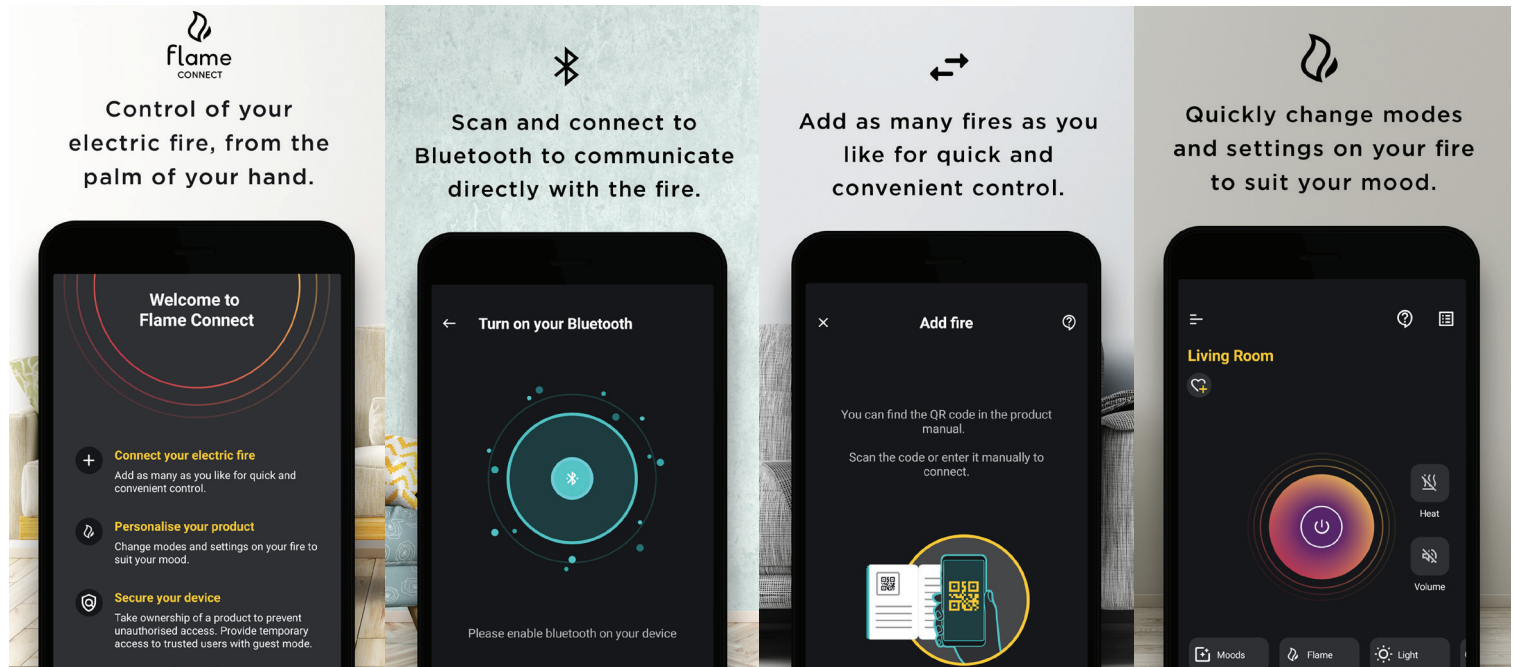

FLAME CONNECT APP

Take full control of your electric fire with the easy and convenient interface, all from the palm of your hand. Simply scan the QR code on the installation manual and connect to Bluetooth to communicate directly with your fire.

By linking ownership of your fire with your account you can prevent unauthorised product access, and enable guest mode for temporary access to other Flame Connect trusted users. The app has support for multiple languages and a choice of Fahrenheit and Celcius readout.

The app is available on Android and iOS.