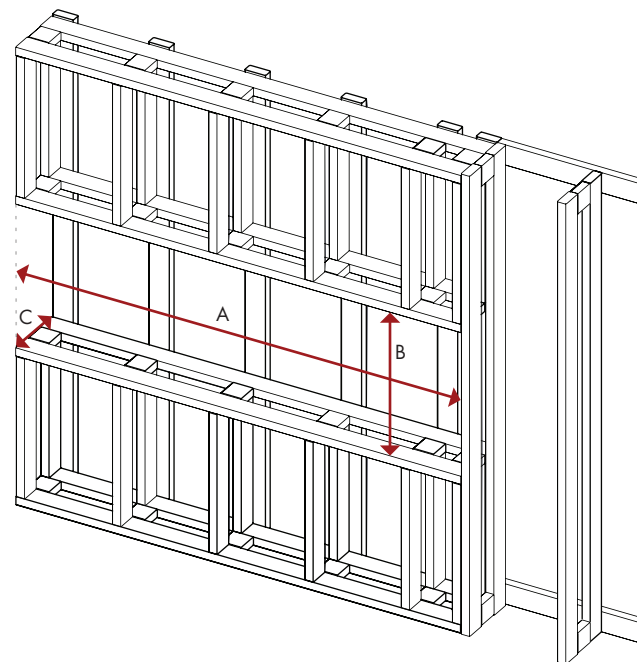

Yellow

plus many more

MEDIA BED ACCESSORIES

Driftwood & River Rock

Alpine Forest

MINIMUM FRAMEOUT DIMENSIONS

Bay Installation

MODEL	A	B	C
BXLF1200-AU	1257	616	295