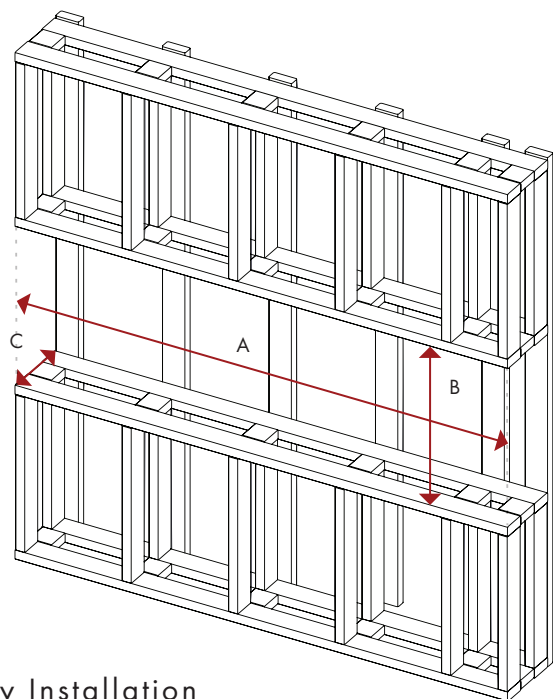

Yellow

plus many more

MEDIA BED ACCESSORIES

Driftwood & River Rock

Alpine Forest

MINIMUM FRAMEOUT DIMENSIONS

Bay Installation

MODEL	A	B	C
BXLF1200-AU	1257	616	295