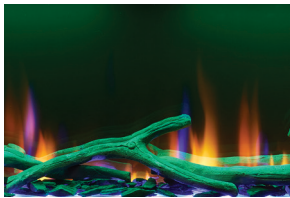

MULTIPLE FUEL BED MOODS & THEMES

Green