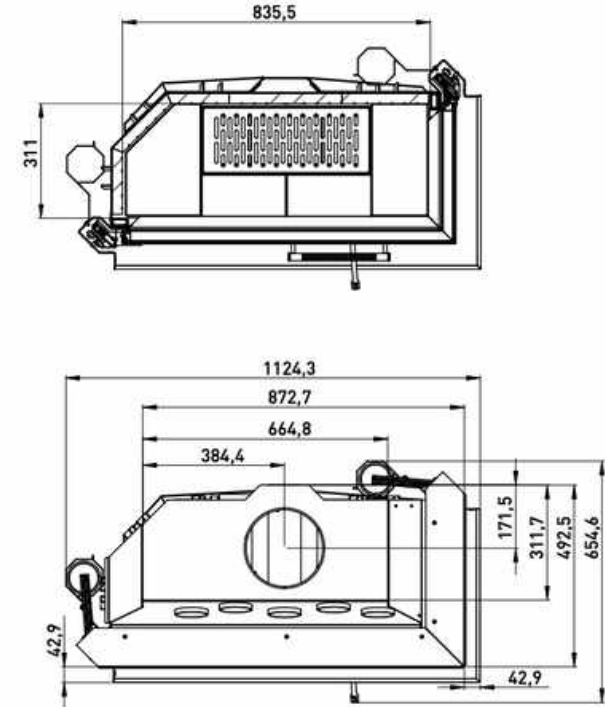

Hestia 1000 Guillotine Right

Hestia 1000 Guillotine Right

Door Size (mm)	996 x 471
Flue Diameter (mm)	220
Weight (Kg)	275

359-361 Swan St, Richmond VIC 3121 | 148-150 Cochranes Rd, Moorabbin VIC 3189

www.livingfire.com.au | info@livingfire.com.au