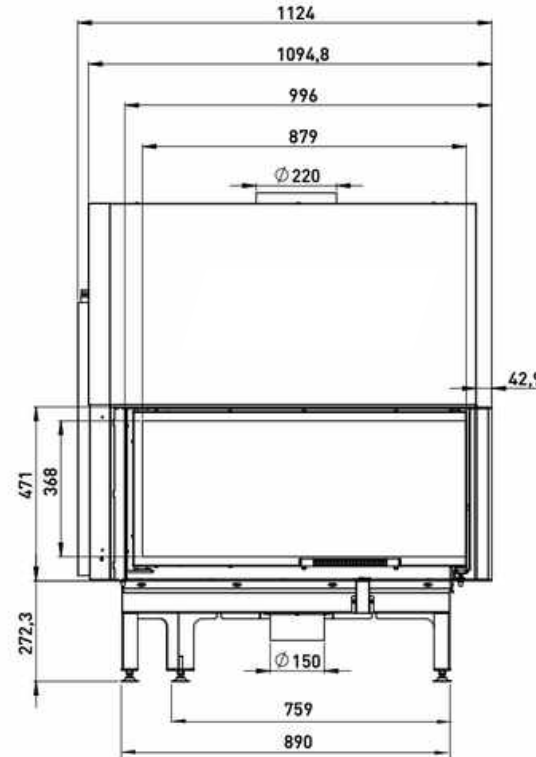

Hestia 1000 Guillotine Right

Hestia 1000 Guillotine Right

Door Size (mm)	996 x 471
Flue Diameter (mm)	220
Weight (Kg)	275

359-361 Swan St, Richmond VIC 3121 | 148-150 Cochranes Rd, Moorabbin VIC 3189

www.livingfire.com.au | info@livingfire.com.au