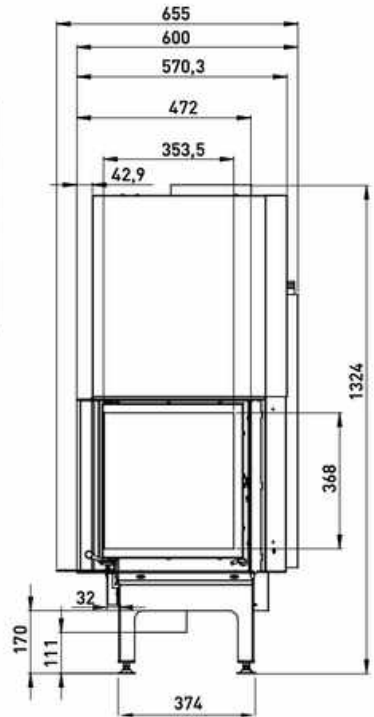

Hestia 1000 Guillotine Right

Hestia 1000 Guillotine Right

Door Size (mm)	996 x 471
Flue Diameter (mm)	220
Weight (Kg)	275

359-361 Swan St, Richmond VIC 3121 | 148-150 Cochranes Rd, Moorabbin VIC 3189

www.livingfire.com.au | info@livingfire.com.au