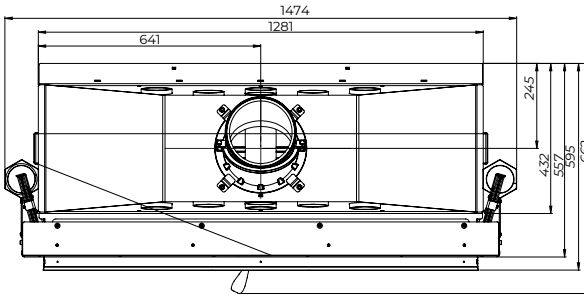

# Hestia 1400 Guillotine Glass Fronted

LIVING FIRE

<b>Door Size (mm)</b>	<b>1254 x 492</b>
<b>Flue Diameter (mm)</b>	<b>200</b>
<b>Weight (Kg)</b>	<b>435</b>

LIVING FIRE

359-361 Swan St, Richmond VIC 3121 | 148-150 Cochranes Rd, Moorabbin VIC 3189