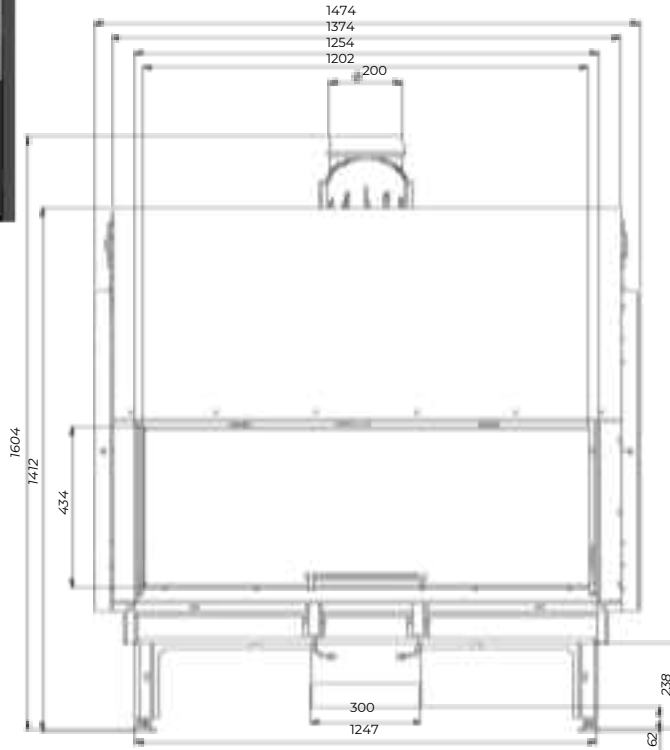

Hestia 1400 Guillotine Tunnel

Hestia 1400 Guillotine Tunnel

Door Size (mm)	1254 x 492
Flue Diameter (mm)	200
Weight (Kg)	435

359-361 Swan St, Richmond VIC 3121 | 148-150 Cochranes Rd, Moorabbin VIC 3189
www.livingfire.com.au | info@livingfire.com.au