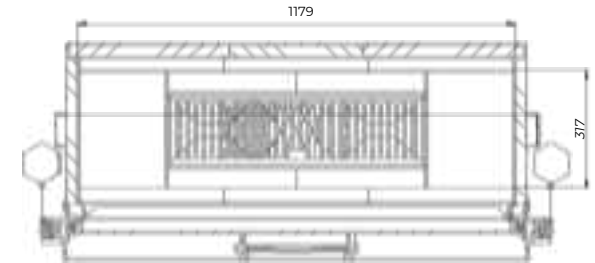

Hestia 1400 Guillotine Tunnel

Hestia 1400 Guillotine Tunnel

Door Size (mm)	1254 x 492
Flue Diameter (mm)	200
Weight (Kg)	435

359-361 Swan St, Richmond VIC 3121 | 148-150 Cochranes Rd, Moorabbin VIC 3189
www.livingfire.com.au | info@livingfire.com.au