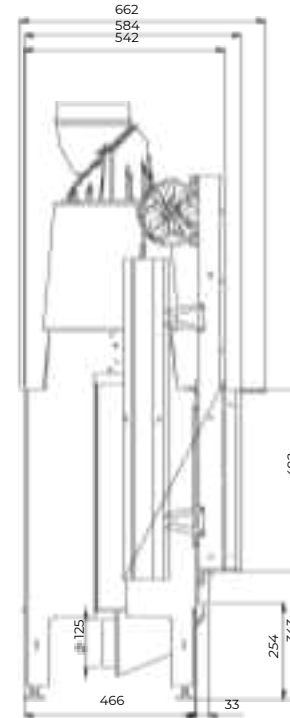

Hestia 1400 Guillotine Tunnel

Hestia 1400 Guillotine Tunnel

Door Size (mm)	1254 x 492
Flue Diameter (mm)	200
Weight (Kg)	435

359-361 Swan St, Richmond VIC 3121 | 148-150 Cochranes Rd, Moorabbin VIC 3189
www.livingfire.com.au | info@livingfire.com.au