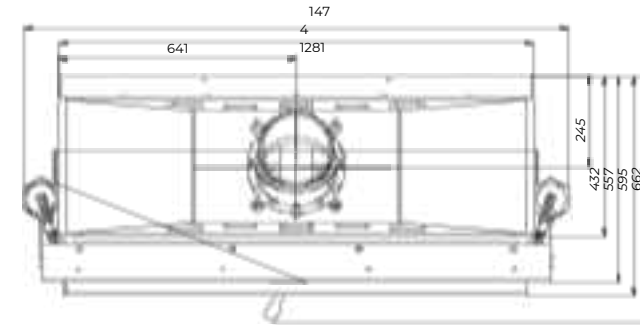

Hestia 1400 Guillotine Tunnel

Hestia 1400 Guillotine Tunnel

Door Size (mm)	1254 x 492
Flue Diameter (mm)	200
Weight (Kg)	435

359-361 Swan St, Richmond VIC 3121 | 148-150 Cochranes Rd, Moorabbin VIC 3189
www.livingfire.com.au | info@livingfire.com.au